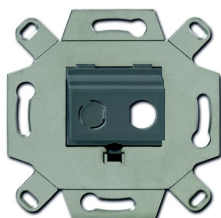

PRODUCT-DETAILS

0262/13-500

0262/13-500 Communication adapter for BNC-F
Duct-jacks

Общая информация

| | |
|---------------------------------|---|
| Тип расширенного изделия | 0262/13-500 |
| Идентификационный номер изделия | 2CKA000230A0438 |
| Европейский товарный код (EAN) | 4011395167731 |
| Описание в каталоге | 0262/13-500 Communication adapter for BNC-F Duct-jacks |
| Длинное описание | Suitable for telephone connection unit cover plates 2539-21x and 1766-xxx. To support 1 or 2 jacks. For trunk systems, flush-mounted wall boxes and underfloor systems. Without cover plate. Without claws. |