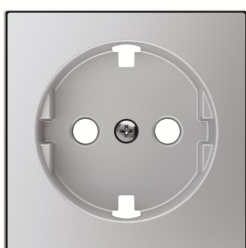

### 8588.9 PL - Flat cover plate for Schuko socket outlet - Silver