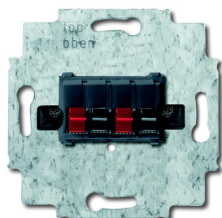

PRODUCT-DETAILS

0248/05-101

0248/05-101 Stereo loudspeaker connection box

Ogólne informacje

Extended Product Type	0248/05-101
ID Produktu	2CKA000230A0404
Numer EAN	4011395136805
Opis katalogowy	0248/05-101 Stereo loudspeaker connection box
Opis	With screwless terminals (with screw-type terminals on the back). With 4 terminals. Cable cross-section max. 10 mm². Polarity is indicated by color. With claw.

Charakterystyka zamówienia

Numer EAN	4011395136805
Minimalna ilość zamówienia	1 sztuka
Kod taryfy celnej	85366990

Wymiary

Waga produktu netto	0.066 kg

Informacje o pakowaniu