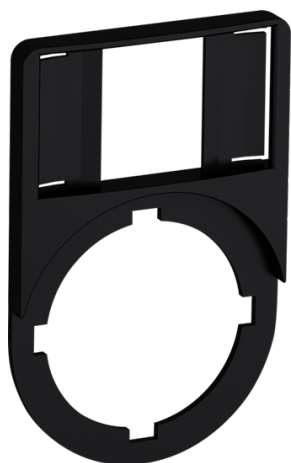

### General Information

Extended Product Type	KA1-8045
Product ID	1SFA616920R8045
EAN	7320500549438
Catalog Description	KA1-8045 Distance Washer
Long Description	Distance washer