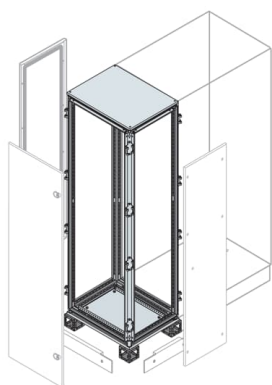

PRODUCT-DETAILS

IS2-ER3062K

LAT.CABLE ENTRY CONT.2200X300X600MM

7035

Общая информация

Тип расширенного изделия	IS2-ER3062K
Идентификационный номер изделия	ER3062K
Европейский товарный код (EAN)	8015646746498
Описание в каталоге	LAT.CABLE ENTRY CONT.2200X300X600MM 7035
Длинное описание	Container for external cable container 2200x300x600mm (WxD)

Ordering

Европейский товарный код (EAN)	8015646746498
Минимальный объем заказа	1 штука
Номер таможенного тарифа	85381000

Dimensions

Чистая ширина изделия	300 mm
Чистая высота изделия	2200 mm
Чистая толщина изделия	0.600 mm
Чистый вес изделия	35.0560 kg