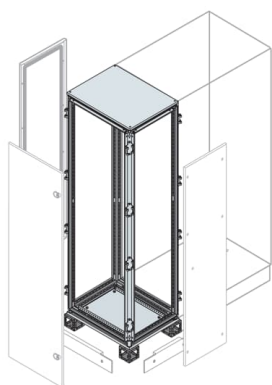

PRODUCT-DETAILS

IS2-ER3052K

LAT.CABLE ENTRY CONT.2200X300X500MM

7035

Общая информация

Тип расширенного изделия	IS2-ER3052K
Идентификационный номер изделия	ER3052K
Европейский товарный код (EAN)	8015646746481
Описание в каталоге	LAT.CABLE ENTRY CONT.2200X300X500MM 7035
Длинное описание	Container for external cable container 2200x300x500mm (WxD)

Ordering

Европейский товарный код (EAN)	8015646746481
Минимальный объем заказа	1 штука
Номер таможенного тарифа	85381000

Dimensions

Чистая ширина изделия	300 mm
Чистая высота изделия	2200 mm
Чистая толщина изделия	0.500 mm
Чистый вес изделия	33.3580 kg