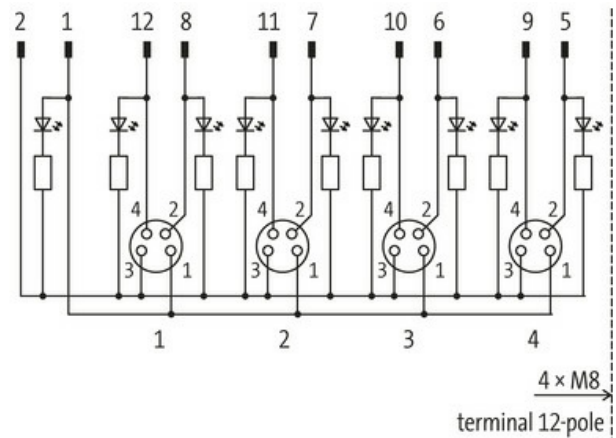

**EXACT8, 4XM8, 4 POLE BASIC HOUSING**

Without homerun-cable

4-way, 4-pole

Inline face or side mounting

Plastic housings with good resistance against chemicals and oils.

The resistance to aggressive media should be individually tested for your application. Further details on request.

**[Link to Product](#)****Illustration**

M8 Females 4-pole

Product may differ from Image

**Technical Data**

Operating voltage	24 V DC
Operating current per contact	max. 2 A
Protection	IP65/IP67
Total current	max. 8 A

**General data**

Temperature range -20...+70 °C, depending on cable quality

**Contact Layout**

PIN 1	(+)
PIN 2	(NC)/(S2)
PIN 3	(-)
PIN 4	(NO)/(S1)
LED (green): Power / LED (yellow): (S1) / LED (white): Signal (S2)	