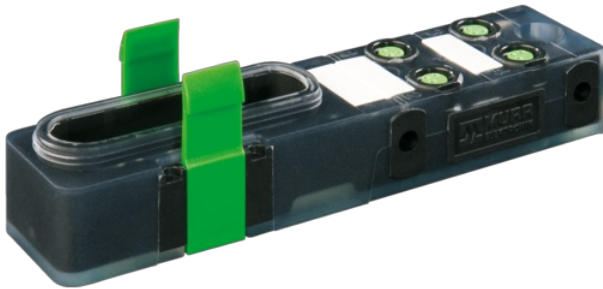

**EXACT8, 4XM8, 4 POLE BASIC HOUSING**

Without homerun-cable

4-way, 4-pole

Inline face or side mounting

Plastic housings with good resistance against chemicals and oils.

The resistance to aggressive media should be individually tested for your application. Further details on request.

**[Link to Product](#)****Illustration**

M8 Females 4-pole

Product may differ from Image

**Technical Data**

Operating voltage	24 V DC
Operating current per contact	max. 2 A
Protection	IP65/IP67
Total current	max. 8 A

**General data**

Temperature range -20...+70 °C, depending on cable quality

**Contact Layout**

PIN 1	(+)
PIN 2	(NC)/(S2)
PIN 3	(-)
PIN 4	(NO)/(S1)
LED (green): Power / LED (yellow): (S1) / LED (white): Signal (S2)	