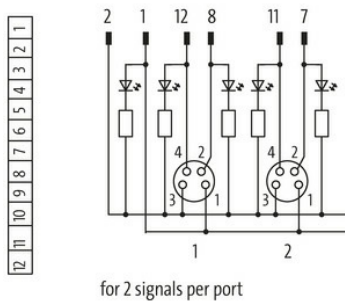

**EXACT8, 4XM8, 4 POLE BASIC HOUSING**

Without homerun-cable

4-way, 4-pole

Inline face or side mounting

Plastic housings with good resistance against chemicals and oils.

The resistance to aggressive media should be individually tested for your application. Further details on request.

**[Link to Product](#)****Illustration**

M8 Females 4-pole

Product may differ from Image

**Technical Data**

Operating voltage	24 V DC
Operating current per contact	max. 2 A
Protection	IP65/IP67
Total current	max. 8 A

**General data**

Temperature range -20...+70 °C, depending on cable quality

**Contact Layout**

PIN 1	(+)
PIN 2	(NC)/(S2)
PIN 3	(-)
PIN 4	(NO)/(S1)
LED (green): Power / LED (yellow): (S1) / LED (white): Signal (S2)	