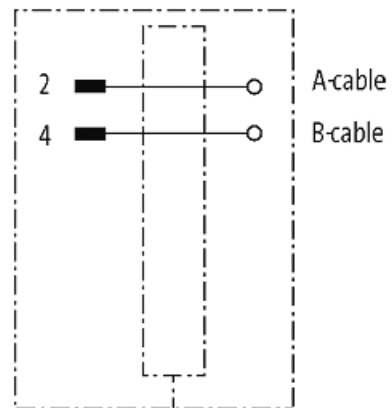

M12 MALE 0° B CODED SHIELDED WIREABLE SCREW TERM.2 POLE max. 0.75mm² 6-8mm PROFIBUS

PROFIBUS
Male straight
M12, 2-pole
B-coded
shielded
Screw terminals
Sealing range (cable Ø): 6...8 mm

[Link to Product](#)**Illustration**

Product may differ from Image

Form

Form 14005

Technical Data

Operating voltage	max. 60 V AC/DC
Operating current per contact	max. 4 A
Connection cross section	max. 0.75 mm ²
Sealing range (cable Ø)	6...8 mm
Housing	Brass, nickel plated
Protection	IP67 inserted and tightened (EN 60529)