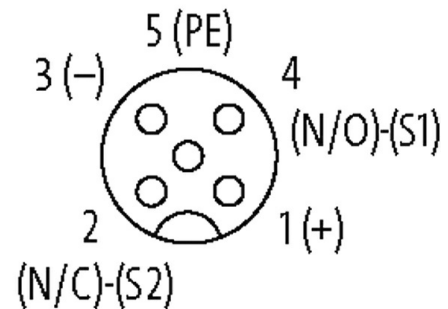

**MVP XTREME 8XM12, 5-POLE, FIXED CABLE**

15m PUR, 16x0.5+3x1.0, bl halogen free UL/CSA

3.0 m

[Link to Product](#)**Illustration****M12 Females 5-pole**

Product may differ from Image

**Technical Data**

Operating voltage	24 V DC
Operating current per contact	max. 4 A
Locking of ports	Screw thread (M12x1 mm)
Protection	IP65, IP67, IP68
Housing	Plastic housing

**General data**

Temperature range	-30...+85 °C
-------------------	--------------

**Cables**

No./diameter of wires	16x 0.5 + 3x 1.0 mm <sup>2</sup>
Wire isolation	TPE (grpk, wh, rdbr, gn, whgn, ye, brgn, gr, whye, pk, yebr, rd, whgr, bk, grbr, vi, br, bl, gnye)
C-track properties	5 Mio.
Outer Ø	11.5 mm ±5%
Cable number	456
Approval (cable)	UL (AWM-Style 20233), CSA
Material (wire)	Cu wire, bare
Jacket Color	black
Temperature range (fixed)	-40...+80 °C

Temperature range (mobile)	-5...+80 °C
Bend radius (fixed)	5× outer Ø
Bend radius (moving)	10× outer Ø
Torsion stress	0.5 Mio. ±180°/m
Material (jacket)	PUR (UL/CSA)

**Contact Layout**

PIN 1	(+)
PIN 2	(NC)/(S2)
PIN 3	(-)
PIN 4	(NO)/(S1)
PIN 5	(Earth)

LED (green): Power / LED (yellow): (S1) / LED (white): Signal (S2)

**Commercial data**

country of origin	CZ
customs tariff number	85444290
EAN	4048879315302
eClass	27143423
Packaging unit	1.000