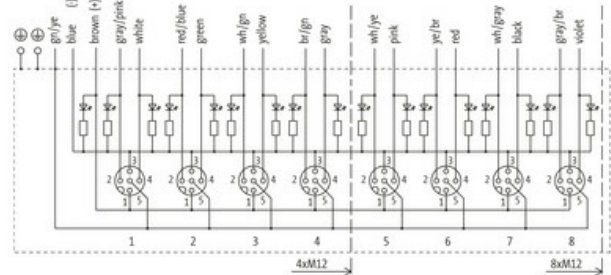

**MVP XTREME 8XM12, 5-POLE, FIXED CABLE**

15m PUR, 16x0.5+3x1.0, bl halogen free UL/CSA

3.0 m

[Link to Product](#)**Illustration****M12 Females 5-pole**

Product may differ from Image

**Technical Data**

Operating voltage	24 V DC
Operating current per contact	max. 4 A
Locking of ports	Screw thread (M12x1 mm)
Protection	IP65, IP67, IP68
Housing	Plastic housing

**General data**

Temperature range	-30...+85 °C
-------------------	--------------

**Cables**

No./diameter of wires	16x 0.5 + 3x 1.0 mm <sup>2</sup>
Wire isolation	TPE (grpk, wh, rdbr, gn, whgn, ye, brgn, gr, whye, pk, yebr, rd, whgr, bk, grbr, vi, br, bl, gnye)
C-track properties	5 Mio.
Outer Ø	11.5 mm ±5%
Cable number	456
Approval (cable)	UL (AWM-Style 20233), CSA
Material (wire)	Cu wire, bare
Jacket Color	black
Temperature range (fixed)	-40...+80 °C

Temperature range (mobile)	-5...+80 °C
Bend radius (fixed)	5× outer Ø
Bend radius (moving)	10× outer Ø
Torsion stress	0.5 Mio. ±180°/m
Material (jacket)	PUR (UL/CSA)

**Contact Layout**

PIN 1	(+)
PIN 2	(NC)/(S2)
PIN 3	(-)
PIN 4	(NO)/(S1)
PIN 5	(Earth)

LED (green): Power / LED (yellow): (S1) / LED (white): Signal (S2)

**Commercial data**

country of origin	CZ
customs tariff number	85444290
EAN	4048879315302
eClass	27143423
Packaging unit	1.000