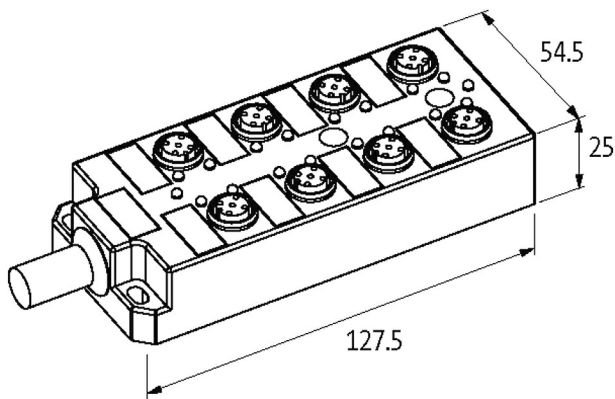

**MVP XTREME 8XM12, 5-POLE, FIXED CABLE**

15m PUR, 16x0.5+3x1.0, bl halogen free UL/CSA

3.0 m

[Link to Product](#)**Illustration****M12 Females 5-pole**

Product may differ from Image

**Technical Data**

Operating voltage	24 V DC
Operating current per contact	max. 4 A
Locking of ports	Screw thread (M12x1 mm)
Protection	IP65, IP67, IP68
Housing	Plastic housing

**General data**

Temperature range	-30...+85 °C
-------------------	--------------

**Cables**

No./diameter of wires	16x 0.5 + 3x 1.0 mm <sup>2</sup>
Wire isolation	TPE (grpk, wh, rdbr, gn, whgn, ye, brgn, gr, whye, pk, yebr, rd, whgr, bk, grbr, vi, br, bl, gnye)
C-track properties	5 Mio.
Outer Ø	11.5 mm ±5%
Cable number	456
Approval (cable)	UL (AWM-Style 20233), CSA
Material (wire)	Cu wire, bare
Jacket Color	black
Temperature range (fixed)	-40...+80 °C

Temperature range (mobile)	-5...+80 °C
Bend radius (fixed)	5× outer Ø
Bend radius (moving)	10× outer Ø
Torsion stress	0.5 Mio. ±180°/m
Material (jacket)	PUR (UL/CSA)

**Contact Layout**

PIN 1	(+)
PIN 2	(NC)/(S2)
PIN 3	(-)
PIN 4	(NO)/(S1)
PIN 5	(Earth)

LED (green): Power / LED (yellow): (S1) / LED (white): Signal (S2)

**Commercial data**

country of origin	CZ
customs tariff number	85444290
EAN	4048879315302
eClass	27143423
Packaging unit	1.000