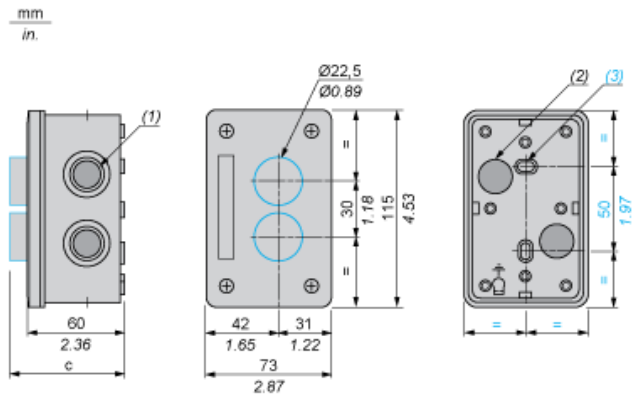

XALE2

empty control station - light grey - 2 cut-outs - IP54 - for XB7 Ø 22 mm

Main

Range of product	Harmony XALE
Product or component type	Empty control station
Device short name	XALE
Product destination	For XB7 Ø 22 mm control and signalling units
Number of cut-out	2 cut-outs
Colour of base of enclosure	Light grey RAL 7035
Colour of cover	Light grey RAL 7035
Material	ABS (acrylonitrile butadiene-styrene)
Cable entry	6 knock-outs for ISO M20 2 knock-outs, clamping capacity <= 20 mm
Sale per indivisible quantity	5
IP degree of protection	IP54 conforming to IEC 60529

Complementary

Assembly style	For customer assembly
Product weight	0.1 kg
Marking	CE

Environment

Protective treatment	TC
Ambient air temperature for storage	-40...70 °C
Ambient air temperature for operation	-25...55 °C
Class of protection against electric shock	Class II conforming to IEC 60536
IK degree of protection	IK05 conforming to EN 50102
Standards	EN/IEC 60947-1 EN/IEC 60947-5-1 EN/IEC 60947-5-5 EN/IEC 62208

Dimensions

- (1) 6 ISO 20 knock-outs.
 (2) 2 knock-outs for cable entry, maximum capacity 20 mm / 0.79 in.
 (3) 2 knock-out elongated fixing holes $\varnothing 3$ mm x 5 mm / $\varnothing 0.12$ in. x 0.20 in.

Control station XALE fitted with:	c in mm	c in in.
Flush pushbutton	69	2.72
Projecting pushbutton	71	2.79
Illuminated pushbutton	74.5	2.93
Pilot light	71	2.79
Emergency stop without key	89.5	3.52
Selector switch with standard handle	84.5	3.33
Key switch	100	3.94