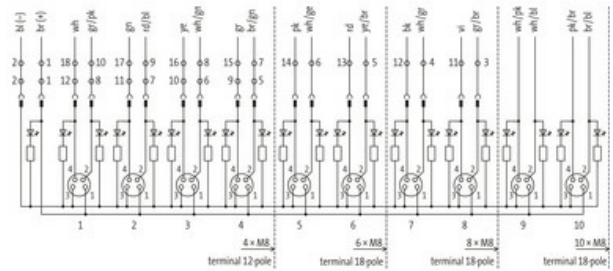

**EXACT8, 8XM8, 4 POLE PLUG. CAP, SPRING-TERM.**

3.0m PUR 16x0,34+2x0,75, UL/CSA

3.0 m

[Link to Product](#)**Illustration****M8-Females 4-pole**

4 (S1) 2 (S2)  
3 (-) 1 (+)

Product may differ from Image

**Form**

Form 88140

**Technical Data**

Operating voltage	24 V DC
Operating current per contact	max. 2 A
Locking of ports	Screw thread (M8x1 mm)
Protection	IP67 inserted and tightened (EN 60529)
Housing	Plastic, flame retardant
Signal per port	2
Total current	max. 8 A

**General data**

Temperature range -20...+80 °C, depending on cable quality

**Cables**No./diameter of wires 16x 0.34 + 2x 0.75 mm<sup>2</sup>

C-track properties	5 Mio.
Outer Ø	10.4 mm ±5%
Cable number	396
Jacket Color	gray
Temperature range (fixed)	-40...+80 °C
Temperature range (mobile)	-5...+60 °C
Bend radius (fixed)	5× outer Ø
Bend radius (moving)	10× outer Ø
Material (jacket)	PUR (UL/CSA)

#### Contact Layout

PIN 1	(+)
PIN 2	(NC)/(S2)
PIN 3	(-)
PIN 4	(NO)/(S1)
LED (green): Power / LED (yellow): (S1) / LED (white): Signal (S2)	