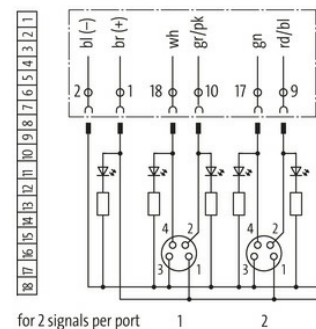

**EXACT8, 8XM8, 4 POLE PLUG. CAP, SPRING-TERM.**

3.0m PUR 16x0,34+2x0,75, UL/CSA

3.0 m

[Link to Product](#)**Illustration****M8-Females 4-pole**

4 (S1) 2 (S2)  
3 (-) 1 (+)

Product may differ from Image

**Form**

Form 88140

**Technical Data**

Operating voltage	24 V DC
Operating current per contact	max. 2 A
Locking of ports	Screw thread (M8x1 mm)
Protection	IP67 inserted and tightened (EN 60529)
Housing	Plastic, flame retardant
Signal per port	2
Total current	max. 8 A

**General data**

Temperature range -20...+80 °C, depending on cable quality

**Cables**No./diameter of wires 16x 0.34 + 2x 0.75 mm<sup>2</sup>

C-track properties	5 Mio.
Outer Ø	10.4 mm ±5%
Cable number	396
Jacket Color	gray
Temperature range (fixed)	-40...+80 °C
Temperature range (mobile)	-5...+60 °C
Bend radius (fixed)	5× outer Ø
Bend radius (moving)	10× outer Ø
Material (jacket)	PUR (UL/CSA)

#### Contact Layout

PIN 1	(+)
PIN 2	(NC)/(S2)
PIN 3	(-)
PIN 4	(NO)/(S1)
LED (green): Power / LED (yellow): (S1) / LED (white): Signal (S2)	