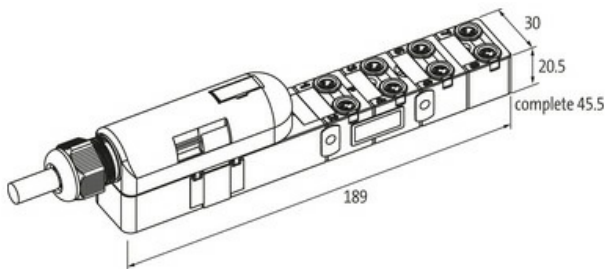

**EXACT8, 8XM8, 4 POLE PLUG. CAP, SPRING-TERM.**

3.0m PUR 16x0,34+2x0,75, UL/CSA

3.0 m

[Link to Product](#)**Illustration****M8-Females 4-pole**

4 (S1) 2 (S2)  
3 (-) 1 (+)

Product may differ from Image

**Form**

Form 88140

**Technical Data**

Operating voltage	24 V DC
Operating current per contact	max. 2 A
Locking of ports	Screw thread (M8x1 mm)
Protection	IP67 inserted and tightened (EN 60529)
Housing	Plastic, flame retardant
Signal per port	2
Total current	max. 8 A

**General data**

Temperature range -20...+80 °C, depending on cable quality

**Cables**No./diameter of wires 16x 0.34 + 2x 0.75 mm<sup>2</sup>

C-track properties	5 Mio.
Outer Ø	10.4 mm ±5%
Cable number	396
Jacket Color	gray
Temperature range (fixed)	-40...+80 °C
Temperature range (mobile)	-5...+60 °C
Bend radius (fixed)	5× outer Ø
Bend radius (moving)	10× outer Ø
Material (jacket)	PUR (UL/CSA)