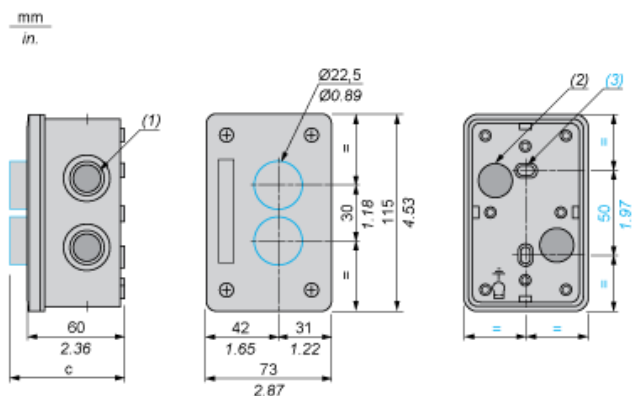

Main

Range of product	Harmony XALE
Product or component type	Complete control station
Device short name	XALE
Product destination	For XB7 Ø 22 mm control and signalling units
Control station application	Two functions
Colour of base of enclosure	Light grey RAL 7035
Colour of cover	Light grey RAL 7035
Material	ABS (acrylonitrile butadiene-styrene)
IP degree of protection	IP54 conforming to IEC 60529
Control station composition	1 flush push-button, spring return white, right arrow black 1 flush push-button, spring return black, left arrow white
Marking location	Marking on push-button
Contacts operation	Slow-break

Complementary

Cable entry	6 knock-outs for ISO M20 2 knock-outs, clamping capacity <= 20 mm
Product weight	0.145 kg
Marking	CE
Positive opening	Without
Short circuit protection	4 A by gG cartridge fuse conforming to EN/IEC 60947-5-1
[Ui] rated insulation voltage	250 V (degree of pollution: 3) conforming to EN/IEC 60947-1
[Uimp] rated impulse withstand voltage	4 kV conforming to EN/IEC 60947-1
[Ie] rated operational current	0.6 A at 120 V AC-14, D300 conforming to EN/IEC 60947-5-1 0.3 A at 240 V AC-14, D300 conforming to EN/IEC 60947-5-1 0.22 A at 125 V DC-13, R300 conforming to EN/IEC 60947-5-1 0.1 A at 250 V DC-13, R300 conforming to EN/IEC 60947-5-1
Electrical reliability IEC 60947-5-4	$\Lambda \leq 10\exp(-6)$ at 17 V 5 mA conforming to IEC 60947-5-4

Dimensions

- (1) 6 ISO 20 knock-outs.
 (2) 2 knock-outs for cable entry, maximum capacity 20 mm / 0.79 in.
 (3) 2 knock-out elongated fixing holes $\varnothing 3$ mm x 5 mm / $\varnothing 0.12$ in. x 0.20 in.

Control station XALE fitted with:	c in mm	c in in.
Flush pushbutton	69	2.72
Projecting pushbutton	71	2.79
Illuminated pushbutton	74.5	2.93
Pilot light	71	2.79
Emergency stop without key	89.5	3.52
Selector switch with standard handle	84.5	3.33
Key switch	100	3.94