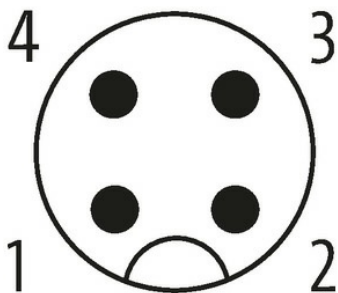

**M12 male 90° A-cod. with cable shielded**

PUR 4x0.34 shielded gy 3m

Male 90°  
M12, 4-pole  
shielded  
A-coded

Plastic housings with good resistance against chemicals and oils.

The resistance to aggressive media should be individually tested for your application. Further details on request.  
Further cable lengths on request.

[Link to Product](#)

**Illustration**

Male

Product may differ from Image

\* only for products with UL/CSA approved cable

**Form**

The information in this brochure has been compiled with the utmost care.  
Liability for the correctness completeness and topicality of the information is restricted to gross negligence. Version: 03/22

Form	13141
<b>Technical Data</b>	
Operating voltage	max. 60 V AC/DC
Operating voltage (only UL listed)	30 V AC/DC
Rated surge voltage	1.5 kV
Operating current per contact	max. 4 A
No. of poles	4
Material group	IEC 60664-1, category I
Coding	A-coded
LED display	no
Locking of ports	Screw thread (M12×1 mm) recommended torque 0.6 Nm, self-securing
Compression gland	M12 (SW13)
Protection	IP65, IP66K, IP67 inserted and tightened (EN 60529)
Material	PUR
Locking material	Zinc die casting, matte nickel plated
<b>General data</b>	
Standards	DIN EN 61076-2-101 (M12)
Mounting method	inserted, tightened
Material (contact)	Copper alloy
Material (contact surface)	Au
Pollution Degree	3
Stripping length (jacket)	20 mm
Temperature range	-25...+85 °C, depending on cable quality
<b>Cables</b>	
No./diameter of wires	4× 0.34 mm <sup>2</sup>
Wire isolation	PVC (br, wh, bl, bk)
Outer Ø	5.9 mm ±5%
Cable number	331
Approval (cable)	CE conform
Shield	yes
Color (jacket)	gray
Jacket Color	gray
Temperature range (fixed)	-30...+80 °C
Temperature range (mobile)	-5...+70 °C
Bend radius (fixed)	10× outer Ø
Bend radius (moving)	15× outer Ø
Material (jacket)	PUR/PVC
<b>Commercial data</b>	
country of origin	DE
customs tariff number	85444290
EAN	4048879200615
eClass	27279218
Packaging unit	1.000