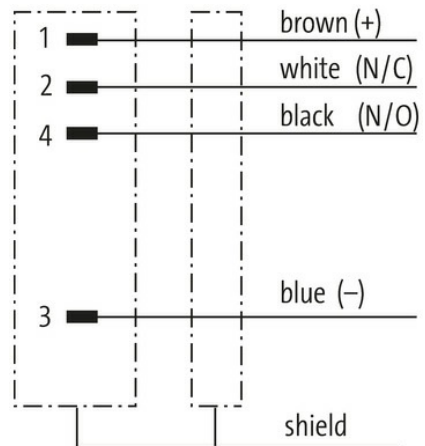

**M12 male 90° A-cod. with cable shielded**

PUR 4x0.34 shielded gy 3m

Male 90°  
M12, 4-pole  
shielded  
A-coded

Plastic housings with good resistance against chemicals and oils.

The resistance to aggressive media should be individually tested for your application. Further details on request.  
Further cable lengths on request.

[Link to Product](#)

**Illustration**

Male

Product may differ from Image

\* only for products with UL/CSA approved cable

**Form**

The information in this brochure has been compiled with the utmost care.  
Liability for the correctness completeness and topicality of the information is restricted to gross negligence. Version: 03/22

Form	13141
<b>Technical Data</b>	
Operating voltage	max. 60 V AC/DC
Operating voltage (only UL listed)	30 V AC/DC
Rated surge voltage	1.5 kV
Operating current per contact	max. 4 A
No. of poles	4
Material group	IEC 60664-1, category I
Coding	A-coded
LED display	no
Locking of ports	Screw thread (M12×1 mm) recommended torque 0.6 Nm, self-securing
Compression gland	M12 (SW13)
Protection	IP65, IP66K, IP67 inserted and tightened (EN 60529)
Material	PUR
Locking material	Zinc die casting, matte nickel plated
<b>General data</b>	
Standards	DIN EN 61076-2-101 (M12)
Mounting method	inserted, tightened
Material (contact)	Copper alloy
Material (contact surface)	Au
Pollution Degree	3
Stripping length (jacket)	20 mm
Temperature range	-25...+85 °C, depending on cable quality
<b>Cables</b>	
No./diameter of wires	4× 0.34 mm <sup>2</sup>
Wire isolation	PVC (br, wh, bl, bk)
Outer Ø	5.9 mm ±5%
Cable number	331
Approval (cable)	CE conform
Shield	yes
Color (jacket)	gray
Jacket Color	gray
Temperature range (fixed)	-30...+80 °C
Temperature range (mobile)	-5...+70 °C
Bend radius (fixed)	10× outer Ø
Bend radius (moving)	15× outer Ø
Material (jacket)	PUR/PVC
<b>Commercial data</b>	
country of origin	DE
customs tariff number	85444290
EAN	4048879200615
eClass	27279218
Packaging unit	1.000