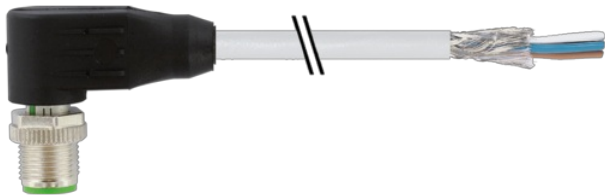

**M12 male 90° A-cod. with cable shielded**

PUR 4x0.34 shielded gy 3m

Male 90°  
M12, 4-pole  
shielded  
A-coded

Plastic housings with good resistance against chemicals and oils.

The resistance to aggressive media should be individually tested for your application. Further details on request.  
Further cable lengths on request.

[Link to Product](#)

**Illustration**

Male

Product may differ from Image

\* only for products with UL/CSA approved cable

**Form**

The information in this brochure has been compiled with the utmost care.  
Liability for the correctness completeness and topicality of the information is restricted to gross negligence. Version: 03/22

Form	13141
<b>Technical Data</b>	
Operating voltage	max. 60 V AC/DC
Operating voltage (only UL listed)	30 V AC/DC
Rated surge voltage	1.5 kV
Operating current per contact	max. 4 A
No. of poles	4
Material group	IEC 60664-1, category I
Coding	A-coded
LED display	no
Locking of ports	Screw thread (M12×1 mm) recommended torque 0.6 Nm, self-securing
Compression gland	M12 (SW13)
Protection	IP65, IP66K, IP67 inserted and tightened (EN 60529)
Material	PUR
Locking material	Zinc die casting, matte nickel plated
<b>General data</b>	
Standards	DIN EN 61076-2-101 (M12)
Mounting method	inserted, tightened
Material (contact)	Copper alloy
Material (contact surface)	Au
Pollution Degree	3
Stripping length (jacket)	20 mm
Temperature range	-25...+85 °C, depending on cable quality
<b>Cables</b>	
No./diameter of wires	4× 0.34 mm <sup>2</sup>
Wire isolation	PVC (br, wh, bl, bk)
Outer Ø	5.9 mm ±5%
Cable number	331
Approval (cable)	CE conform
Shield	yes
Color (jacket)	gray
Jacket Color	gray
Temperature range (fixed)	-30...+80 °C
Temperature range (mobile)	-5...+70 °C
Bend radius (fixed)	10× outer Ø
Bend radius (moving)	15× outer Ø
Material (jacket)	PUR/PVC
<b>Commercial data</b>	
country of origin	DE
customs tariff number	85444290
EAN	4048879200615
eClass	27279218
Packaging unit	1.000