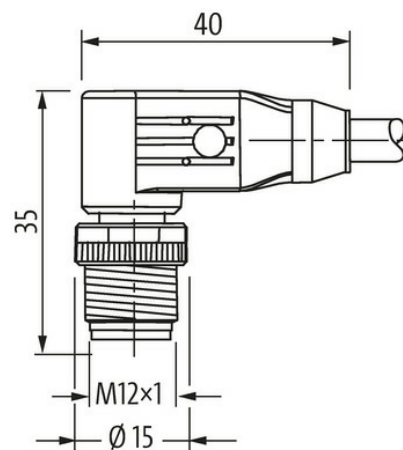

**M12 male 90° A-cod. with cable shielded**

PUR 4x0.34 shielded gy 3m

Male 90°  
M12, 4-pole  
shielded  
A-coded

Plastic housings with good resistance against chemicals and oils.

The resistance to aggressive media should be individually tested for your application. Further details on request.  
Further cable lengths on request.

[Link to Product](#)

**Illustration**

Male

Product may differ from Image

\* only for products with UL/CSA approved cable

**Form**

The information in this brochure has been compiled with the utmost care.  
Liability for the correctness completeness and topicality of the information is restricted to gross negligence. Version: 03/22

Form	13141
<b>Technical Data</b>	
Operating voltage	max. 60 V AC/DC
Operating voltage (only UL listed)	30 V AC/DC
Rated surge voltage	1.5 kV
Operating current per contact	max. 4 A
No. of poles	4
Material group	IEC 60664-1, category I
Coding	A-coded
LED display	no
Locking of ports	Screw thread (M12×1 mm) recommended torque 0.6 Nm, self-securing
Compression gland	M12 (SW13)
Protection	IP65, IP66K, IP67 inserted and tightened (EN 60529)
Material	PUR
Locking material	Zinc die casting, matte nickel plated
<b>General data</b>	
Standards	DIN EN 61076-2-101 (M12)
Mounting method	inserted, tightened
Material (contact)	Copper alloy
Material (contact surface)	Au
Pollution Degree	3
Stripping length (jacket)	20 mm
Temperature range	-25...+85 °C, depending on cable quality
<b>Cables</b>	
No./diameter of wires	4× 0.34 mm <sup>2</sup>
Wire isolation	PVC (br, wh, bl, bk)
Outer Ø	5.9 mm ±5%
Cable number	331
Approval (cable)	CE conform
Shield	yes
Color (jacket)	gray
Jacket Color	gray
Temperature range (fixed)	-30...+80 °C
Temperature range (mobile)	-5...+70 °C
Bend radius (fixed)	10× outer Ø
Bend radius (moving)	15× outer Ø
Material (jacket)	PUR/PVC
<b>Commercial data</b>	
country of origin	DE
customs tariff number	85444290
EAN	4048879200615
eClass	27279218
Packaging unit	1.000