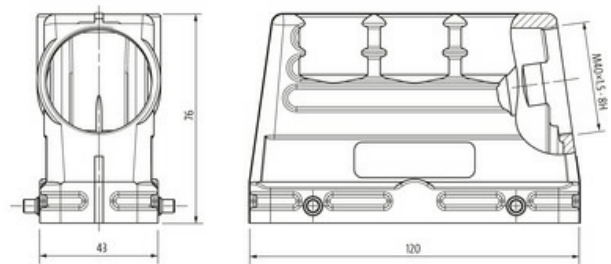

**B24 Hood, high profile, IP65**

Double locking lever, side entry M40

B24  
Hood (high)  
Double locking lever  
IP65

Technical data will be only guaranteed with Murrelektronik components.

**[Link to Product](#)****Illustration**

Product may differ from Image

**Technical Data**

Mating cycles	min. 500
Locking of ports	Double locking lever
Protection (housing)	IP65 inserted and tightened (EN 60529), with gland

**General data**

Temperature range	-40...+100 °C
Material (housing)	Aluminum die-cast
Housing type	Hood
Threaded hole	M40
Size	B24
Cable outlet	laterally
Locking material	Steel (galvanized)
Climatic category	40/100/21 (EN 60068-1)
Material (housing surface)	powder-coated
Dimensions H×W×D	76×43×120 mm