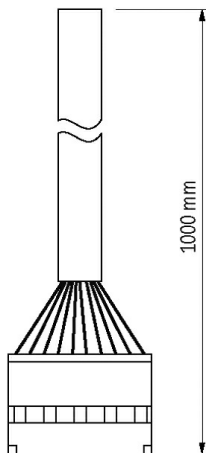

MASI00 CONNECTION CABLE

MASI00 connection cable, length 1m, open end

I/O cable
With open ended wires
1000 mm

[Link to Product](#)

Illustration

1	white	-
2	brown	+
3	green	0 0
4	yellow	1 0
5	gray	0 1
6	pink	1 1
7	blue	0 2
8	red	1 2
9	black	0 3
10	violet	1 3
HE 14		AS-Interface 55700