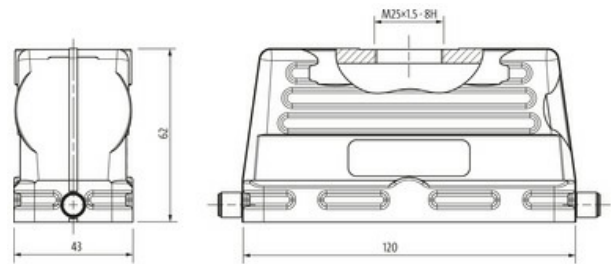

**B24 Hood, low profile, IP65**

Single locking lever, top entry M25

B24  
Hood (low)  
Single locking lever  
IP65

Technical data will be only guaranteed with Murrelektronik components.

**[Link to Product](#)****Illustration**

Product may differ from Image

**Technical Data**

Mating cycles	min. 500
Locking of ports	Single locking lever
Protection (housing)	IP65 inserted and tightened (EN 60529), with gland

**General data**

Temperature range	-40...+100 °C
Material (housing)	Aluminum die-cast
Housing type	Hood
Threaded hole	M25
Size	B24
Cable outlet	straight
Locking material	Steel (galvanized)
Climatic category	40/100/21 (EN 60068-1)
Material (housing surface)	powder-coated
Dimensions H×W×D	62×43×120 mm