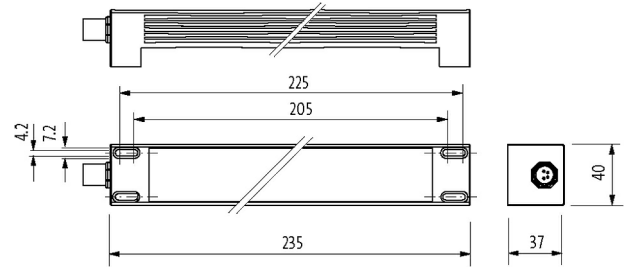

Modlight Illumix Classic Line 6W

LED machine lamp, IP67, 24VDC, M12 connection

Modlight Illumix Classic Line

6 W

[Link to Product](#)

Illustration

Product may differ from Image

Technical Data

Operating voltage	24 V DC (21.6...27.6 V DC)
No. of poles	4-pole
Coding	A-coded
Connection	M12 (male)
Luminaire light yield	approx. 105 lm/W
Luminaire light current	approx. 630 lm
Color reproduction (Ra)	> 80
Light color	Daylight white, approx. 5500 K
Lighting angle	> 120°
Input current	6 W

General data

Mounting method	rotatable
Temperature range	-30...+50 °C
Material (housing)	Anodized aluminum
Material (light cover)	diffuse single-pane safety glass (ESG), 4 mm
Installation altitude	Operation up to 2 000 m
Vibration stress	2...9 Hz/10 mm; 9...200 Hz/3 g
Screw head-Ø	max. 12 mm/M5
Relative humidity	5...95%
Protection	IP67
Dimensions H×W×D	37×235×40 mm (1.46×9.25×1.57 in)
Shock load	50 g, 11 ms

Commercial data

country of origin	DE
customs tariff number	94054239
EAN	4048879670807