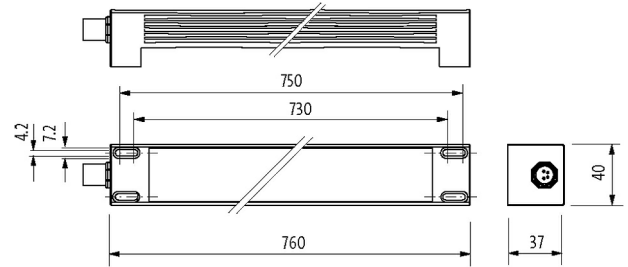

Modlight Illumix Classic Line 24W

LED machine lamp, IP67, 24VDC, M12 connection

Modlight Illumix Classic Line

24 W

Link to Product

Illustration

Product may differ from Image

Technical Data

Operating voltage	24 V DC (21.6...27.6 V DC)
No. of poles	4-pole
Coding	A-coded
Connection	M12 (male)
Luminaire light yield	approx. 105 lm/W
Luminaire light current	approx. 2520 lm
Color reproduction (Ra)	> 80
Light color	Daylight white, approx. 5500 K
Lighting angle	> 120°
Input current	24 W

General data

Mounting method	rotatable
Temperature range	-30...+50 °C
Material (housing)	Anodized aluminum
Material (light cover)	diffuse single-pane safety glass (ESG), 4 mm
Installation altitude	Operation up to 2 000 m
Vibration stress	2...9 Hz/10 mm; 9...200 Hz/3 g
Screw head-Ø	max. 12 mm/M5
Relative humidity	5...95%
Protection	IP67
Dimensions H×W×D	37×760×40 mm (1.46×29.92×1.57 in)
Shock load	50 g, 11 ms

Commercial data

country of origin	DE
customs tariff number	94054239
EAN	4048879670838