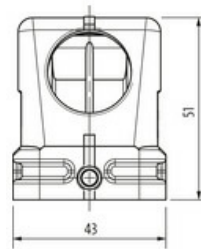

**B6 Hood, low profile, IP67**

Single locking lever, side entry M25

B6  
Hood (low)  
Single locking lever  
IP67

Technical data will be only guaranteed with Murrelektronik components.

**[Link to Product](#)****Illustration**

Product may differ from Image

**Technical Data**

Mating cycles	min. 500
Locking of ports	Single locking lever
Protection (housing)	IP67 inserted and tightened (EN 60529), with gland

**General data**

Temperature range	-40...+100 °C
Material (housing)	Aluminum die-cast
Housing type	Hood
Threaded hole	M25
Size	B6
Cable outlet	laterally
Locking material	Steel (galvanized)
Climatic category	40/100/21 (EN 60068-1)
Material (housing surface)	powder-coated
Dimensions H×W×D	51×43×60 mm