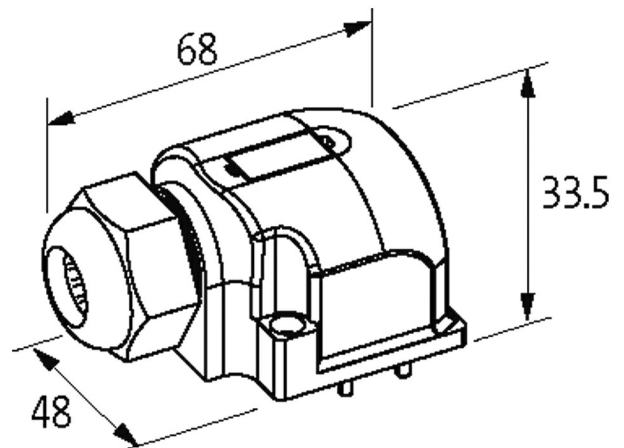

CAP BIG WITH PLUG. SPRING TERM. 21-POLE

For use with 4-,6-,8-way d-box M12 5-pole

Cap for 4-, 6-, and 8-way distribution box, 5-pole

Spring clamp plug-in terminals

Plastic housings with good resistance against chemicals and oils.

The resistance to aggressive media should be individually tested for your application. Further details on request.

[Link to Product](#)

Illustration

M12-Females 5-pole

for 2 signals per port

Product may differ from Image

Technical Data

Connection	Spring clamp plug-in terminals: max. 1.5 mm ² (AWG 16)
Housing	Plastic, flame retardant
Total current	max. 2× 8 A

General data

Temperature range	-20...+80 °C, depending on cable quality
-------------------	--