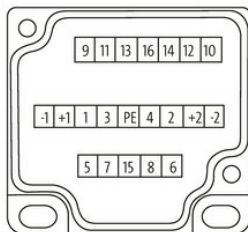

CAP BIG WITH PLUG. SPRING TERM. 21-POLE

For use with 4-,6-,8-way d-box M12 5-pole

Cap for 4-, 6-, and 8-way distribution box, 5-pole

Spring clamp plug-in terminals

Plastic housings with good resistance against chemicals and oils.

The resistance to aggressive media should be individually tested for your application. Further details on request.

[Link to Product](#)

Illustration

M12-Females 5-pole

for 2 signals per port

Product may differ from Image

Technical Data

Connection	Spring clamp plug-in terminals: max. 1.5 mm ² (AWG 16)
Housing	Plastic, flame retardant
Total current	max. 2× 8 A

General data

Temperature range	-20...+80 °C, depending on cable quality
-------------------	--