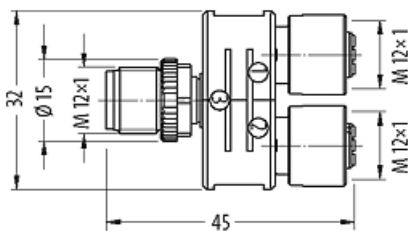

T-COUPLER SLIMLINE M12 MALE / 2X M12 FEMALE

T-coupler (Slim Line)

Male straight – females straight

M12 – M12, 4-pole

Plastic housings with good resistance against chemicals and oils.

The resistance to aggressive media should be individually tested for your application. Further details on request.

[Link to Product](#)

Illustration

Product may differ from Image

Form

Form 41171

Technical Data

Operating voltage	max. 60 V AC/DC
Operating current per contact	max. 4 A
Locking of ports	Screw thread (M12×1 mm) recommended torque 0.6 Nm, self-securing
Protection	IP65 and IP67 when plugged and screwed down (EN 60529)
Rated surge voltage	1.5 kV

General data

Temperature range -25...+85 °C

Commercial data

country of origin	DE
customs tariff number	85366990
EAN	4048879144803
eClass	27143423
Packaging unit	1