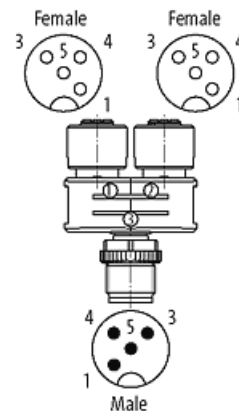

T-COUPLER SLIMLINE M12 MALE / 2X M12 FEMALE

T-coupler (Slim Line)

Male straight – females straight

M12 – M12, 4-pole

Plastic housings with good resistance against chemicals and oils.

The resistance to aggressive media should be individually tested for your application. Further details on request.

[Link to Product](#)

Illustration

Product may differ from Image

Form

Form 41171

Technical Data

Operating voltage	max. 60 V AC/DC
Operating current per contact	max. 4 A
Locking of ports	Screw thread (M12×1 mm) recommended torque 0.6 Nm, self-securing
Protection	IP65 and IP67 when plugged and screwed down (EN 60529)
Rated surge voltage	1.5 kV