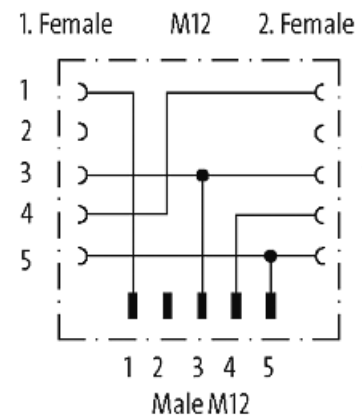

T-COUPLER SLIMLINE M12 MALE / 2X M12 FEMALE

T-coupler (Slim Line)

Male straight – females straight

M12 – M12, 4-pole

Plastic housings with good resistance against chemicals and oils.

The resistance to aggressive media should be individually tested for your application. Further details on request.

[Link to Product](#)

Illustration

Product may differ from Image

Form

Form 41171

Technical Data

Operating voltage	max. 60 V AC/DC
Operating current per contact	max. 4 A
Locking of ports	Screw thread (M12×1 mm) recommended torque 0.6 Nm, self-securing
Protection	IP65 and IP67 when plugged and screwed down (EN 60529)
Rated surge voltage	1.5 kV