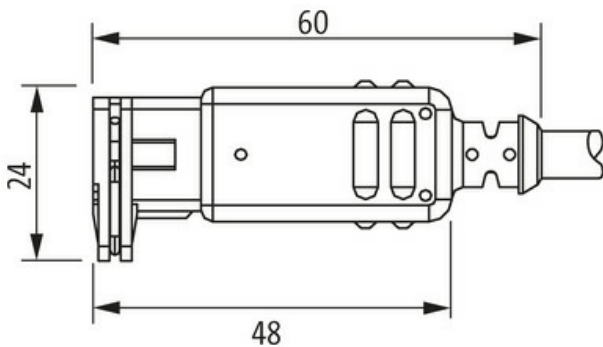

Valve plug MJC 0° with cable LED+VDR

PUR 2x0.75 bk 10m

Female straight

10...24 V AC/30 V DC

LED and VDR

Plastic housings with good resistance against chemicals and oils.

The resistance to aggressive media should be individually tested for your application. Further details on request.

Further cable lengths on request.

[Link to Product](#)

Illustration

Product may differ from Image

Form

Form 70061

Technical Data

Operating voltage	10...24 V AC/30 V DC
Rated surge voltage	0.8 kV
Operating current per contact	max. 4 A
Current consumption	approx. 12 mA
LED display	(yellow)
Protection	IP65 inserted and tightened (EN 60529)

Housing Black plastic, flame retardant

General data

Temperature range -25...+85 °C, depending on cable quality

Cables

Cable identification	750
Approval (cable)	CE conform
Cable weight [g/m]	48,4 g
Material (wire)	Cu wire, bare
Resistor (core)	max. 26 Ω/km (20 °C)
Single wire Ø (core)	0.2 mm
Construction (core)	24× 0.2 mm (multi-strand wire class 5)
Diameter (core)	2× 0.75 mm ²
AWG	similar to AWG 18
Material (wire isolation)	PVC
Color/numbering of wires	br, bl
Stranding combination	2 wires twisted
Shield	no
Material (jacket)	PUR/PVC
Outer-Ø (jacket)	5.9 mm ±5%
Color (jacket)	black
chemical resistance	good resistance to oil, gasoline and chemicals
Nominal voltage	300 V AC
Test voltage	2000 V AC
Temperature range (fixed)	-40...+80 °C
Temperature range (mobile)	-5...+80 °C
Bend radius (moving)	15× outer Ø