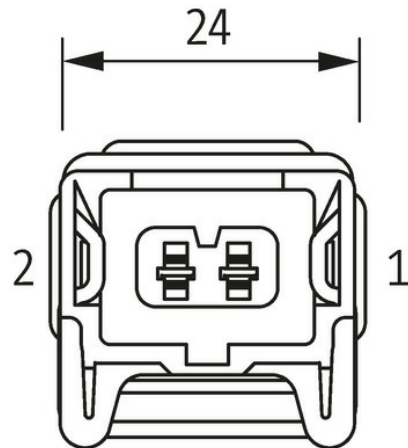

Valve plug MJC 0° with cable LED+VDR

PUR 2x0.75 bk 10m

Female straight

10...24 V AC/30 V DC

LED and VDR

Plastic housings with good resistance against chemicals and oils.

The resistance to aggressive media should be individually tested for your application. Further details on request.

Further cable lengths on request.

[Link to Product](#)

Illustration

Product may differ from Image

Form

Form 70061

Technical Data

Operating voltage	10...24 V AC/30 V DC
Rated surge voltage	0.8 kV
Operating current per contact	max. 4 A
Current consumption	approx. 12 mA
LED display	(yellow)
Protection	IP65 inserted and tightened (EN 60529)

Housing Black plastic, flame retardant

General data

Temperature range -25...+85 °C, depending on cable quality

Cables

Cable identification	750
Approval (cable)	CE conform
Cable weight [g/m]	48,4 g
Material (wire)	Cu wire, bare
Resistor (core)	max. 26 Ω/km (20 °C)
Single wire Ø (core)	0.2 mm
Construction (core)	24× 0.2 mm (multi-strand wire class 5)
Diameter (core)	2× 0.75 mm ²
AWG	similar to AWG 18
Material (wire isolation)	PVC
Color/numbering of wires	br, bl
Stranding combination	2 wires twisted
Shield	no
Material (jacket)	PUR/PVC
Outer-Ø (jacket)	5.9 mm ±5%
Color (jacket)	black
chemical resistance	good resistance to oil, gasoline and chemicals
Nominal voltage	300 V AC
Test voltage	2000 V AC
Temperature range (fixed)	-40...+80 °C
Temperature range (mobile)	-5...+80 °C
Bend radius (moving)	15× outer Ø