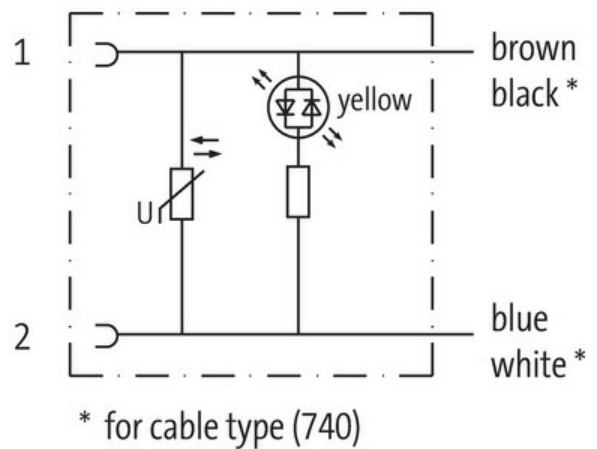

Valve plug MJC 0° with cable LED+VDR

PUR 2x0.75 bk 10m

Female straight

10...24 V AC/30 V DC

LED and VDR

Plastic housings with good resistance against chemicals and oils.

The resistance to aggressive media should be individually tested for your application. Further details on request.

Further cable lengths on request.

[Link to Product](#)

Illustration

Product may differ from Image

Form

Form 70061

Technical Data

Operating voltage	10...24 V AC/30 V DC
Rated surge voltage	0.8 kV
Operating current per contact	max. 4 A
Current consumption	approx. 12 mA
LED display	(yellow)
Protection	IP65 inserted and tightened (EN 60529)

Housing Black plastic, flame retardant

General data

Temperature range -25...+85 °C, depending on cable quality

Cables

Cable identification	750
Approval (cable)	CE conform
Cable weight [g/m]	48,4 g
Material (wire)	Cu wire, bare
Resistor (core)	max. 26 Ω/km (20 °C)
Single wire Ø (core)	0.2 mm
Construction (core)	24× 0.2 mm (multi-strand wire class 5)
Diameter (core)	2× 0.75 mm ²
AWG	similar to AWG 18
Material (wire isolation)	PVC
Color/numbering of wires	br, bl
Stranding combination	2 wires twisted
Shield	no
Material (jacket)	PUR/PVC
Outer-Ø (jacket)	5.9 mm ±5%
Color (jacket)	black
chemical resistance	good resistance to oil, gasoline and chemicals
Nominal voltage	300 V AC
Test voltage	2000 V AC
Temperature range (fixed)	-40...+80 °C
Temperature range (mobile)	-5...+80 °C
Bend radius (moving)	15× outer Ø