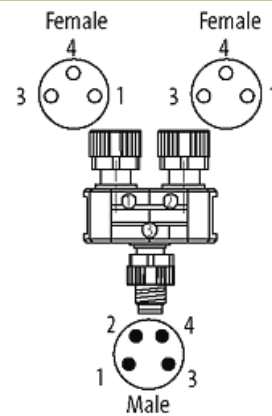

T-COUPLER SLIMLINE M8-MALE 4 POLE/ 2X M8-FEMALE 3P

T-coupler (Slim Line)

Male straight – females straight

M8 – M8, 4-pole

Distribution function (NO)

Plastic housings with good resistance against chemicals and oils.

The resistance to aggressive media should be individually tested for your application. Further details on request.

[Link to Product](#)

Illustration

Product may differ from Image

Form

Form 88601

Technical Data

Operating voltage max. 30 V AC/DC

Operating current per contact max. 4 A

Locking of ports Screw thread (M8x1 mm) recommended torque 0.4 Nm, self-securing

Protection IP67 inserted and tightened (EN 60529)

Rated surge voltage 0.8 kV