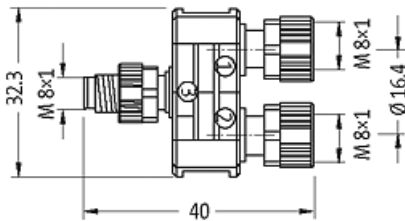

T-COUPLER SLIMLINE M8-MALE 4 POLE/ 2X M8-FEMALE 3P

T-coupler (Slim Line)

Male straight – females straight

M8 – M8, 4-pole

Distribution function (NO)

Plastic housings with good resistance against chemicals and oils.

The resistance to aggressive media should be individually tested for your application. Further details on request.

[Link to Product](#)

Illustration

Product may differ from Image

Form

Form 88601

Technical Data

Operating voltage max. 30 V AC/DC

Operating current per contact max. 4 A

Locking of ports Screw thread (M8x1 mm) recommended torque 0.4 Nm, self-securing

Protection IP67 inserted and tightened (EN 60529)

Rated surge voltage 0.8 kV