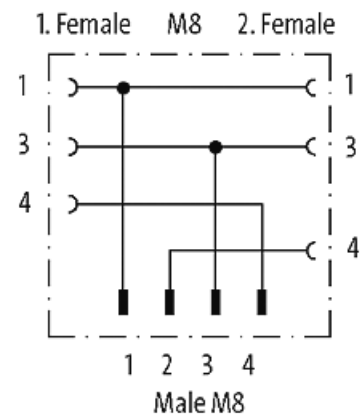

T-COUPLER SLIMLINE M8-MALE 4 POLE/ 2X M8-FEMALE 3P

T-coupler (Slim Line)

Male straight – females straight

M8 – M8, 4-pole

Distribution function (NO)

Plastic housings with good resistance against chemicals and oils.

The resistance to aggressive media should be individually tested for your application. Further details on request.

[Link to Product](#)

Illustration

Product may differ from Image

Form

Form 88601

Technical Data

Operating voltage max. 30 V AC/DC

Operating current per contact max. 4 A

Locking of ports Screw thread (M8x1 mm) recommended torque 0.4 Nm, self-securing

Protection IP67 inserted and tightened (EN 60529)

Rated surge voltage 0.8 kV