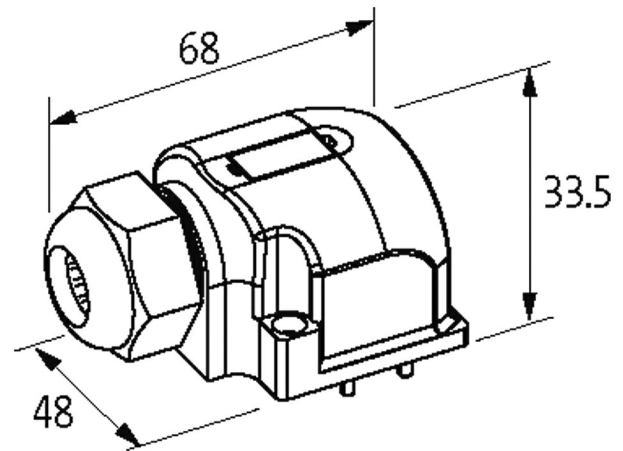

**CAP FOR D-BOX M12 6-WAY 5-POLE**

Pot.-sep. 15m PUR/PVC-JB, 12x0,34+5x0,75

for 6-way distribution boxes, 5-pole

PUR/PVC

15.0 m

potentially separated

New Art.-No. 8000-86659-3921500

Plastic housings with good resistance against chemicals and oils.

[Link to Product](#)**Illustration**

Product may differ from Image

**Technical Data**

Total current max. 2x 8 A

**General data**

Dimensions HxWxD 33x48x68 mm

**Cables**

Cable number 392

No./diameter of wires 12x 0.34 + 3x 0.75 mm<sup>2</sup>

Construction (core) PVC

Wire isolation PVC (yebr, rd, grpk, wh, rdbl, gn, whgn, ye, brgn, gr, whye, pk, br, br, bl, bl, gnye)

C-track properties 1.5 Mio.

Jacket Color gray

Material (jacket) PUR/PVC

Outer Ø 10.0 mm ±5%

Bend radius (fixed) 7.5x outer Ø

Bend radius (moving) 12x outer Ø

Temperature range (fixed) -30...+80 °C

Temperature range (mobile) -5...+60 °C