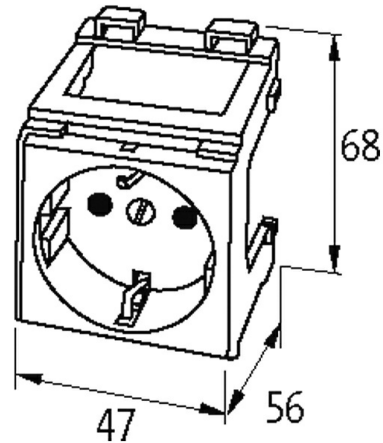

**MODLINK MSVD CABINET POWER OUTLETS**

Great Britain/BS 250V AC / 13 A

England (white)  
Screw terminals[Link to Product](#)**Illustration**

Product may differ from Image

**General data**

Dimensions H×W×D 68×47×56 mm

**England (BS)**

Operating voltage	250 V AC
Operating current	13 A
No. of poles	2 + PE
Connection	Screw terminals: max. 2× 4 mm <sup>2</sup> (AWG 12)
Mounting method	DIN-rail mountable (EN 60715)

**Commercial data**

country of origin	HU
customs tariff number	85366990
EAN	4048879031332
eClass	27143423
Packaging unit	1