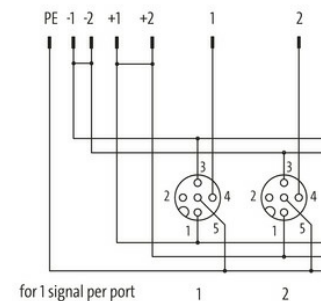

EXACT12, 8XM12, 4 POLE BASIC HOUSING, W.O. LED'S

Without homerun-cable

8-way, 4-pole

without LED, up to 125 V AC/DC

Screw plug-in terminals

Plastic housings with good resistance against chemicals and oils.

The resistance to aggressive media should be individually tested for your application. Further details on request.

Further cable lengths on request.

[Link to Product](#)**Illustration**

Product may differ from Image

M12-Females 4-pole

-1	+1	1	3	PE	4	2	+2	-2
----	----	---	---	----	---	---	----	----

5	7	15	8	6
---	---	----	---	---

**Technical Data**

Operating voltage	125 V AC/DC
Operating current per contact	max. 4 A
Protection	IP65/IP67
Housing	Plastic, flame retardant
Total current	max. 8 A

General data

Temperature range	-20...+70 °C
-------------------	--------------

Contact Layout

PIN 1	(+)
-------	-----

PIN 3	(-)
PIN 4	(NO)/(S1)
PIN 5	(Earth)

Commercial data

country of origin	DE
customs tariff number	85369010
EAN	4048879054287
eClass	27143423
Packaging unit	1.000