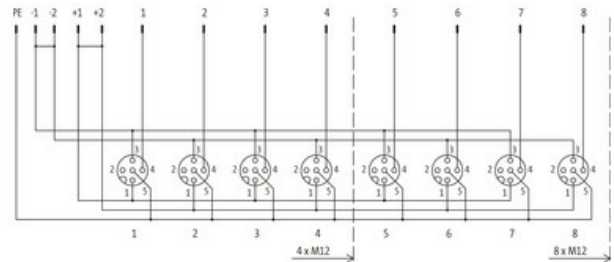

EXACT12, 8XM12, 4 POLE BASIC HOUSING, W.O. LED'S

Without homerun-cable

8-way, 4-pole

without LED, up to 125 V AC/DC

Screw plug-in terminals

Plastic housings with good resistance against chemicals and oils.

The resistance to aggressive media should be individually tested for your application. Further details on request.

Further cable lengths on request.

[Link to Product](#)**Illustration**

Product may differ from Image

M12-Females 4-pole

-1	+1	1	3	PE	4	2	+2	-2
----	----	---	---	----	---	---	----	----

5	7	15	8	6
---	---	----	---	---

**Technical Data**

Operating voltage	125 V AC/DC
Operating current per contact	max. 4 A
Protection	IP65/IP67
Housing	Plastic, flame retardant
Total current	max. 8 A

General data

Temperature range	-20...+70 °C
-------------------	--------------

Contact Layout

PIN 1	(+)
-------	-----

PIN 3	(-)
PIN 4	(NO)/(S1)
PIN 5	(Earth)

Commercial data

country of origin	DE
customs tariff number	85369010
EAN	4048879054287
eClass	27143423
Packaging unit	1.000