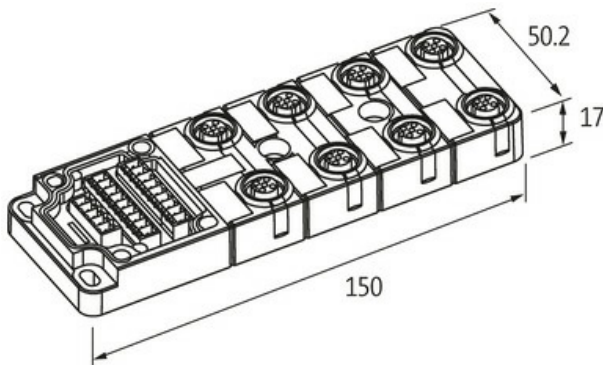

EXACT12, 8XM12, 4 POLE BASIC HOUSING, W.O. LED'S

Without homerun-cable

8-way, 4-pole

without LED, up to 125 V AC/DC

Screw plug-in terminals

Plastic housings with good resistance against chemicals and oils.

The resistance to aggressive media should be individually tested for your application. Further details on request.

Further cable lengths on request.

[Link to Product](#)**Illustration**

Product may differ from Image

M12-Females 4-pole

-1	+1	1	3	PE	4	2	+2	-2
----	----	---	---	----	---	---	----	----

5	7	15	8	6
---	---	----	---	---

**Technical Data**

Operating voltage	125 V AC/DC
Operating current per contact	max. 4 A
Protection	IP65/IP67
Housing	Plastic, flame retardant
Total current	max. 8 A

General data

Temperature range	-20...+70 °C
-------------------	--------------

Contact Layout

PIN 1	(+)
-------	-----

PIN 3	(-)
PIN 4	(NO)/(S1)
PIN 5	(Earth)

Commercial data

country of origin	DE
customs tariff number	85369010
EAN	4048879054287
eClass	27143423
Packaging unit	1.000