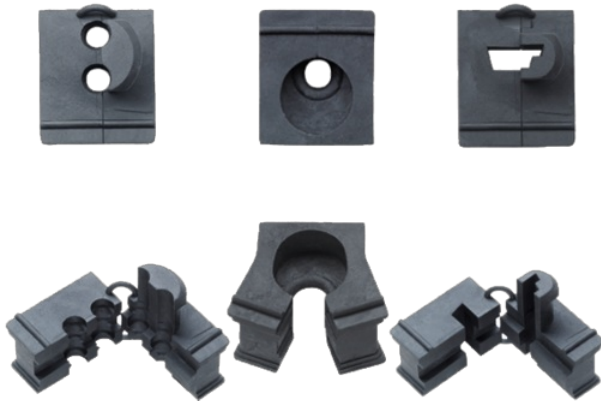

MODLINK MSDD CABLE ENTRY SYSTEM

KDT/ZE 2x5 (Double grommet)

Special glands
for 2 cables (Ø 5 mm)
For sale only in packing units

[Link to Product](#)**Illustration**

Product may differ from Image

Commercial data