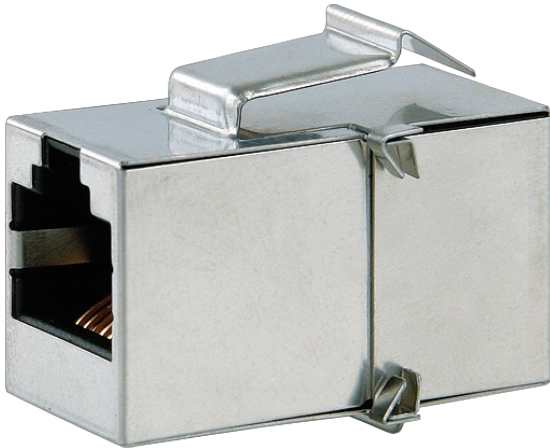

MODLINK MSDD GENDER CHANGER

RJ45 Cat 5e female/female shielded

Gender Changer
RJ45 (female/female)[Link to Product](#)**Illustration**

Product may differ from Image

General data

Dimensions H×W×D 18.8×14.5×27.5 mm