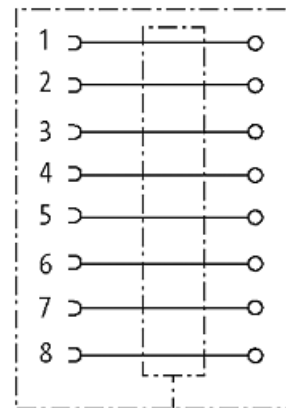

M12 FEMALE 90° SHIELDED WIREABLE SCREW TERM.8-pol. max.0.5mm² 6-8mm

Female 90°
M12, 8-pole
shielded
Sealing range (cable Ø): 6...8 mm

[Link to Product](#)**Illustration**

Female

Product may differ from Image

**Form**

Form 17371

Technical Data

Operating voltage	max. 30 V AC/DC
Operating current per contact	max. 2 A
Connection cross section	max. 0.5 mm ²
Sealing range (cable Ø)	6...8 mm
Protection	IP67 inserted and tightened (EN 60529)