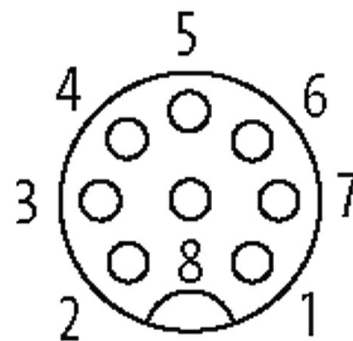

M12 FEMALE 90° SHIELDED WIREABLE SCREW TERM.8-pol. max.0.5mm² 6-8mm

Female 90°
M12, 8-pole
shielded
Sealing range (cable Ø): 6...8 mm

[Link to Product](#)**Illustration**

Female

Product may differ from Image

**Form**

Form 17371

Technical Data

Operating voltage	max. 30 V AC/DC
Operating current per contact	max. 2 A
Connection cross section	max. 0.5 mm ²
Sealing range (cable Ø)	6...8 mm
Protection	IP67 inserted and tightened (EN 60529)

Housing Brass, nickel plated

General data

Temperature range -40...+85 °C

Commercial data

country of origin	DE
customs tariff number	85366990
EAN	4048879195287
eClass	27279221
Packaging unit	1