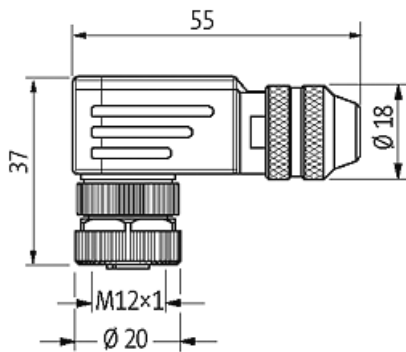

M12 FEMALE 90° SHIELDED WIREABLE SCREW TERM.8-pol. max.0.5mm² 6-8mm

Female 90°
M12, 8-pole
shielded
Sealing range (cable Ø): 6...8 mm

[Link to Product](#)**Illustration**

Female

Product may differ from Image

**Form**

Form 17371

Technical Data

Operating voltage	max. 30 V AC/DC
Operating current per contact	max. 2 A
Connection cross section	max. 0.5 mm ²
Sealing range (cable Ø)	6...8 mm
Protection	IP67 inserted and tightened (EN 60529)

Housing Brass, nickel plated

General data

Temperature range -40...+85 °C

Commercial data

country of origin	DE
customs tariff number	85366990
EAN	4048879195287
eClass	27279221
Packaging unit	1