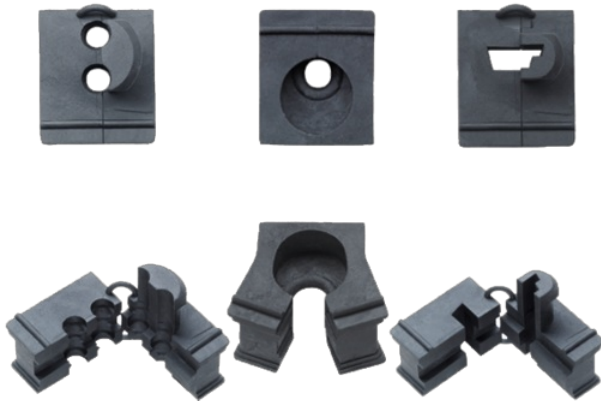

MODLINK MSDD CABLE ENTRY SYSTEM

KDT/ZE 2x6 (Double grommet)

Special glands
for 2 cables (Ø 6 mm)
For sale only in packing units

[Link to Product](#)**Illustration**

Product may differ from Image

Commercial data