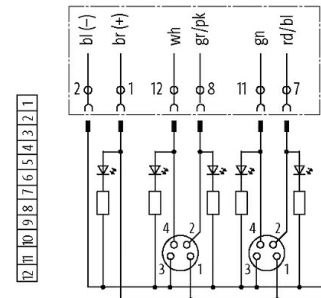

**PRE-WIRED CAP FOR EXACT8, 4XM8, 4-POL**

15.0m PUR 8x0,34+2x0,75

for 4-way distribution box, 4-pole

Further cable lengths on request.

Plastic housings with good resistance against chemicals and oils.

The resistance to aggressive media should be individually tested for your application. Further details on request.

15.0 m

[Link to Product](#)**Illustration**

M8-Females 4-pole

 4 (S1)  2 (S2)  
 3 (-)  1 (+)

for 2 signals per port 1 2

Product may differ from Image

**Technical Data**

Total current	max. 8 A
Housing	Plastic, flame retardant

**General data**

Temperature range	-20...+80 °C, depending on cable quality
-------------------	--

**Cables**

Cable number	360
No./diameter of wires	8 x 0.34 + 2 x 0.75 mm <sup>2</sup>

Wire isolation	TPE (brgn, whgn, rdbl, grpk, gr, ye, gn, wh+br, bl)
C-track properties	5 Mio.
Jacket Color	gray
Material (jacket)	PUR (UL/CSA)
Outer Ø	9.2 mm ±5%
Bend radius (fixed)	5× outer Ø
Bend radius (moving)	10× outer Ø
Temperature range (fixed)	-40...+80 °C
Temperature range (mobile)	-5...+60 °C
Color (jacket)	gray