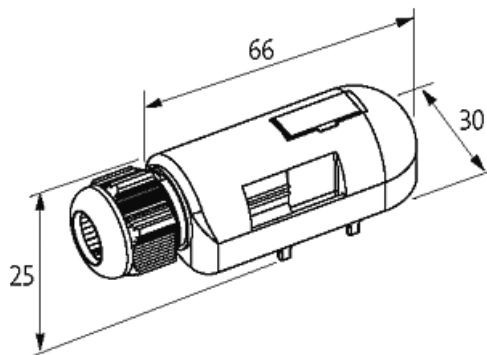

**PRE-WIRED CAP FOR EXACT8, 4XM8, 4-POL**

15.0m PUR 8x0,34+2x0,75

for 4-way distribution box, 4-pole

Further cable lengths on request.

Plastic housings with good resistance against chemicals and oils.

The resistance to aggressive media should be individually tested for your application. Further details on request.

15.0 m

[Link to Product](#)**Illustration**

M8-Females 4-pole

 4 (S1)  2 (S2)  
 3 (-)  1 (+)

for 2 signals per port 1 2

Product may differ from Image

**Technical Data**

Total current	max. 8 A
Housing	Plastic, flame retardant

**General data**

Temperature range	-20...+80 °C, depending on cable quality
-------------------	--

**Cables**

Cable number	360
No./diameter of wires	8 x 0.34 + 2 x 0.75 mm <sup>2</sup>

Wire isolation	TPE (brgn, whgn, rdbl, grpk, gr, ye, gn, wh+br, bl)
C-track properties	5 Mio.
Jacket Color	gray
Material (jacket)	PUR (UL/CSA)
Outer Ø	9.2 mm ±5%
Bend radius (fixed)	5× outer Ø
Bend radius (moving)	10× outer Ø
Temperature range (fixed)	-40...+80 °C
Temperature range (mobile)	-5...+60 °C
Color (jacket)	gray