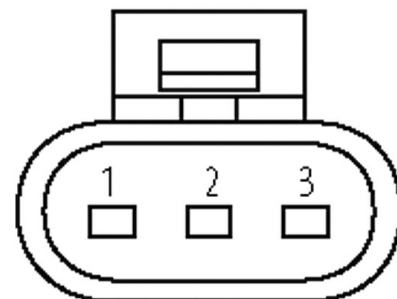

Plastic housings with good resistance against chemicals and oils.

The resistance to aggressive media should be individually tested for your application. Further details on request.

Further cable lengths on request.

Link to Product

Illustration

Male
female contacts

Product may differ from Image

Form

Form 73081

Technical Data

Operating voltage	max. 24 V DC
Rated surge voltage	1.5 kV
Operating current per contact	max. 8 A
No. of poles	3-pole
LED display	no
Locking of ports	Snap-in connector
Protection	IP67 inserted and tightened (EN 60529)
Material	PUR
suitable for corrugated tube (internal Ø)	11 mm
Housing	AMP SuperSeal 1.5, black plastic
Additional suppressor	without components