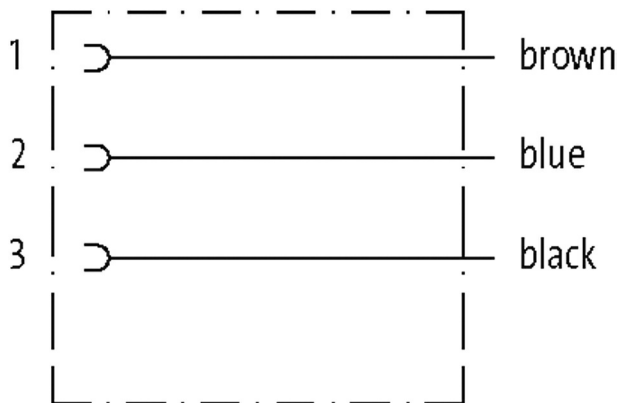

Valve plug SuperSeal female 3-pol. with cable

PUR 3x0.75 bk 10m

Xtreme - Outdoor

Male straight

max. 24 V DC

3-pole

without components

without cable sleeves

Link to Product

Illustration

Male
female contacts

Product may differ from Image

Form

Form 73081

Technical Data

Operating voltage	max. 24 V DC
Rated surge voltage	1.5 kV
Operating current per contact	max. 8 A
No. of poles	3-pole
LED display	no
Locking of ports	Snap-in connector
Protection	IP67 inserted and tightened (EN 60529)
Material	PUR
suitable for corrugated tube (internal Ø)	11 mm
Housing	AMP SuperSeal 1.5, black plastic
Additional suppressor	without components