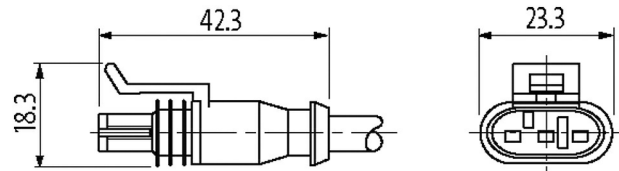

Valve plug SuperSeal female 3-pol. with cable

PUR 3x0.75 bk 10m

Xtreme - Outdoor

Male straight

max. 24 V DC

3-pole

without components

without cable sleeves

Link to Product

Illustration

Male
female contacts

Product may differ from Image

Form

Form 73081

Technical Data

Operating voltage	max. 24 V DC
Rated surge voltage	1.5 kV
Operating current per contact	max. 8 A
No. of poles	3-pole
LED display	no
Locking of ports	Snap-in connector
Protection	IP67 inserted and tightened (EN 60529)
Material	PUR
suitable for corrugated tube (internal Ø)	11 mm
Housing	AMP SuperSeal 1.5, black plastic
Additional suppressor	without components

Mounting method	inserted
Material (contact)	Copper alloy
Material (contact surface)	Sn
Material (gasket)	Silicon
Pollution Degree	3
Temperature range	-40...+125 °C, depending on cable quality

Cables

Cable number	513
No./diameter of wires	3× 0.75 mm ²
Wire isolation	PP (br, bl, bk)
C-track properties	4 Mio.
Jacket Color	black
Material (jacket)	PUR (UL)
Outer Ø	5.3 mm ±5%
Bend radius (moving)	10× outer Ø
Temperature range (fixed)	-40...+80 °C
Temperature range (mobile)	-25...+80 °C