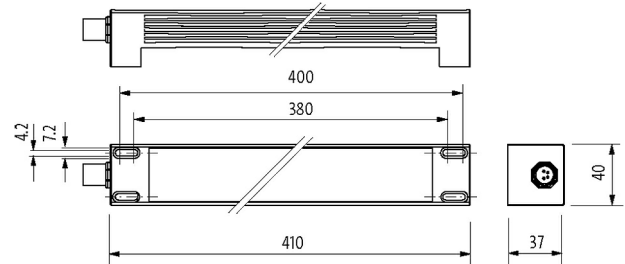

Modlight Illumix Classic Line 12W

LED machine lamp, IP67, 24VDC, M12 connection

Modlight Illumix Classic Line

12 W

Link to Product

Illustration

Product may differ from Image

Technical Data

Operating voltage	24 V DC (21.6...27.6 V DC)
No. of poles	4-pole
Coding	A-coded
Connection	M12 (male)
Luminaire light yield	approx. 105 lm/W
Luminaire light current	approx. 1260 lm
Color reproduction (Ra)	> 80
Light color	Daylight white, approx. 5500 K
Lighting angle	> 120°
Input current	12 W

General data

Mounting method	rotatable
Temperature range	-30...+50 °C
Material (housing)	Anodized aluminum
Material (light cover)	diffuse single-pane safety glass (ESG), 4 mm
Installation altitude	Operation up to 2 000 m
Vibration stress	2...9 Hz/10 mm; 9...200 Hz/3 g
Screw head-Ø	max. 12 mm/M5
Relative humidity	5...95%
Protection	IP67
Dimensions H×W×D	37×410×40 mm (1.46×16.14×1.57 in)
Shock load	50 g, 11 ms

Commercial data

country of origin	DE
customs tariff number	94054239
EAN	4048879670814