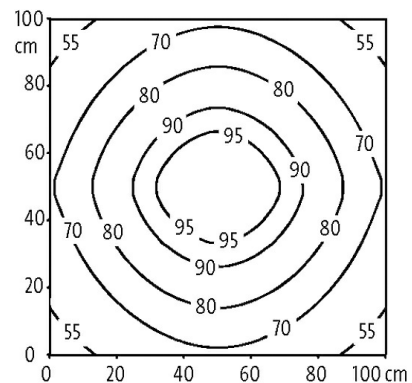

Modlight Illumix Slim Line C4W

LED machine lamp, IP54, 24VDC, 2xM8 connection

Modlight Illumix Slim Line C

4 W

expandability

[Link to Product](#)

Illustration

Light mounting: 50 cm

Em: 146 lx Emax: 328 lx Emin: 50 lx

Light mounting: 100 cm

Em: 77 lx Emax: 102 lx Emin: 50 lx

Product may differ from Image

Technical Data

Operating voltage	24 V DC (21.6...27.6 V DC)
No. of poles	4-pole
Coding	A-coded
Connection	M8 (male)
Luminaire light yield	approx. 105 lm/W
Luminaire light current	approx. 420 lm
Color reproduction (Ra)	> 80
Light color	Daylight white, approx. 5500 K
Lighting angle	> 120°
Input current	4 W

General data	
Mounting method	rotatable
Temperature range	-30...+50 °C
Material (housing)	Anodized aluminum
Material (light cover)	Diffuse polystyrene (PS)
Installation altitude	Operation up to 2 000 m
Vibration stress	2...9 Hz/10 mm; 9...200 Hz/3 g
Screw head-Ø	max. 12 mm/M5
Relative humidity	5...95%
Protection	IP54
Dimensions HxWxD	34x218x24 mm (1.34x8.58x0.94 in)
Shock load	50 g, 11 ms
Commercial data	
country of origin	DE
customs tariff number	94054239
EAN	4048879752268
eClass	27110306
Packaging unit	1.000