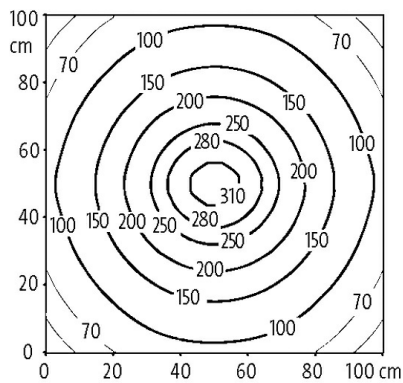

Modlight Illumix Slim Line C4W

LED machine lamp, IP54, 24VDC, 2xM8 connection

Modlight Illumix Slim Line C

4 W

expandability

[Link to Product](#)

Illustration

Light mounting: 50 cm

Em: 146 lx Emax: 328 lx Emin: 50 lx

Light mounting: 100 cm

Em: 77 lx Emax: 102 lx Emin: 50 lx

Product may differ from Image

Technical Data

Operating voltage	24 V DC (21.6...27.6 V DC)
No. of poles	4-pole
Coding	A-coded
Connection	M8 (male)
Luminaire light yield	approx. 105 lm/W
Luminaire light current	approx. 420 lm
Color reproduction (Ra)	> 80
Light color	Daylight white, approx. 5500 K
Lighting angle	> 120°
Input current	4 W

General data	
Mounting method	rotatable
Temperature range	-30...+50 °C
Material (housing)	Anodized aluminum
Material (light cover)	Diffuse polystyrene (PS)
Installation altitude	Operation up to 2 000 m
Vibration stress	2...9 Hz/10 mm; 9...200 Hz/3 g
Screw head-Ø	max. 12 mm/M5
Relative humidity	5...95%
Protection	IP54
Dimensions HxWxD	34x218x24 mm (1.34x8.58x0.94 in)
Shock load	50 g, 11 ms
Commercial data	
country of origin	DE
customs tariff number	94054239
EAN	4048879752268
eClass	27110306
Packaging unit	1.000