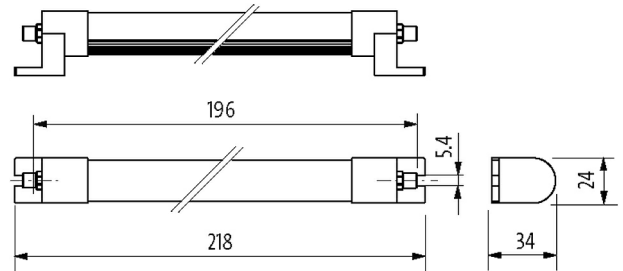

Modlight Illumix Slim Line C4W

LED machine lamp, IP54, 24VDC, 2xM8 connection

Modlight Illumix Slim Line C

4 W

expandability

[Link to Product](#)

Illustration

Light mounting: 50 cm

Em: 146 lx Emax: 328 lx Emin: 50 lx

Light mounting: 100 cm

Em: 77 lx Emax: 102 lx Emin: 50 lx

Product may differ from Image

Technical Data

Operating voltage	24 V DC (21.6...27.6 V DC)
No. of poles	4-pole
Coding	A-coded
Connection	M8 (male)
Luminaire light yield	approx. 105 lm/W
Luminaire light current	approx. 420 lm
Color reproduction (Ra)	> 80
Light color	Daylight white, approx. 5500 K
Lighting angle	> 120°
Input current	4 W

General data	
Mounting method	rotatable
Temperature range	-30...+50 °C
Material (housing)	Anodized aluminum
Material (light cover)	Diffuse polystyrene (PS)
Installation altitude	Operation up to 2 000 m
Vibration stress	2...9 Hz/10 mm; 9...200 Hz/3 g
Screw head-Ø	max. 12 mm/M5
Relative humidity	5...95%
Protection	IP54
Dimensions HxWxD	34x218x24 mm (1.34x8.58x0.94 in)
Shock load	50 g, 11 ms
Commercial data	
country of origin	DE
customs tariff number	94054239
EAN	4048879752268
eClass	27110306
Packaging unit	1.000