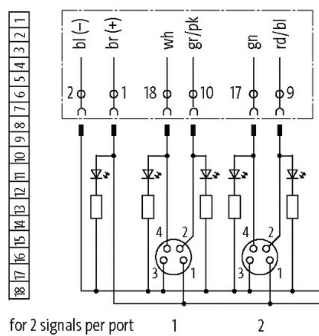

**PRE-WIRED CAP FOR EXACT8, 8XM8, 4 POLE**

3.0m PUR 16x0,34+2x0,75, UL/CSA

for 8-way distribution box, 4-pole

Further cable lengths on request.

Plastic housings with good resistance against chemicals and oils.

The resistance to aggressive media should be individually tested for your application. Further details on request.

3.0 m

**[Link to Product](#)****Illustration**

M8-Females 4-pole

Product may differ from Image

**Technical Data**

Housing	Plastic, flame retardant
Total current	max. 8 A

**General data**

Temperature range	-20...+80 °C, depending on cable quality
-------------------	--

**Cables**

Cable number	396
No./diameter of wires	16 × 0.34 + 2 × 0.75 mm <sup>2</sup>
C-track properties	5 Mio.

Jacket Color	gray
Material (jacket)	PUR (UL/CSA)
Outer Ø	10.4 mm ±5%
Bend radius (fixed)	5× outer Ø
Bend radius (moving)	10× outer Ø
Temperature range (fixed)	-40...+80 °C
Temperature range (mobile)	-5...+60 °C