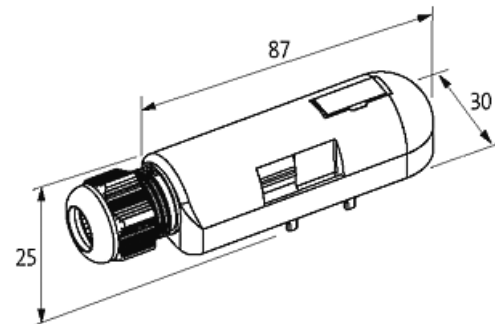

**PRE-WIRED CAP FOR EXACT8, 8XM8, 4 POLE**

3.0m PUR 16x0,34+2x0,75, UL/CSA

for 8-way distribution box, 4-pole

Further cable lengths on request.

Plastic housings with good resistance against chemicals and oils.

The resistance to aggressive media should be individually tested for your application. Further details on request.

3.0 m

**[Link to Product](#)****Illustration**

M8-Females 4-pole

Product may differ from Image

**Technical Data**

Housing	Plastic, flame retardant
Total current	max. 8 A

**General data**

Temperature range	-20...+80 °C, depending on cable quality
-------------------	--

**Cables**

Cable number	396
No./diameter of wires	16 × 0.34 + 2 × 0.75 mm <sup>2</sup>
C-track properties	5 Mio.

Jacket Color	gray
Material (jacket)	PUR (UL/CSA)
Outer Ø	10.4 mm ±5%
Bend radius (fixed)	5× outer Ø
Bend radius (moving)	10× outer Ø
Temperature range (fixed)	-40...+80 °C
Temperature range (mobile)	-5...+60 °C