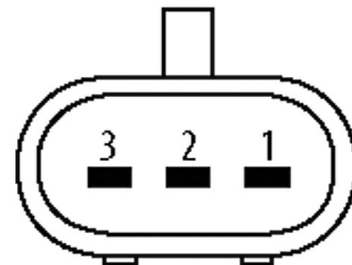

Valve plug SuperSeal male 3-pol. with cable

PUR 3x0.75 bk 7,5m

Xtreme - Outdoor

Female straight

max. 24 V DC

3-pole

without components

without cable sleeves

Link to Product

Illustration

Female
male contacts

Product may differ from Image

Form

Form 73381

Technical Data

Operating voltage	max. 24 V DC
Rated surge voltage	1.5 kV
Operating current per contact	max. 8 A
No. of poles	3-pole
LED display	no
Locking of ports	Snap-in connector
Protection	IP67 inserted and tightened (EN 60529)
Material	PUR
suitable for corrugated tube (internal Ø)	11 mm
Housing	AMP SuperSeal 1.5, black plastic
Additional suppressor	without components