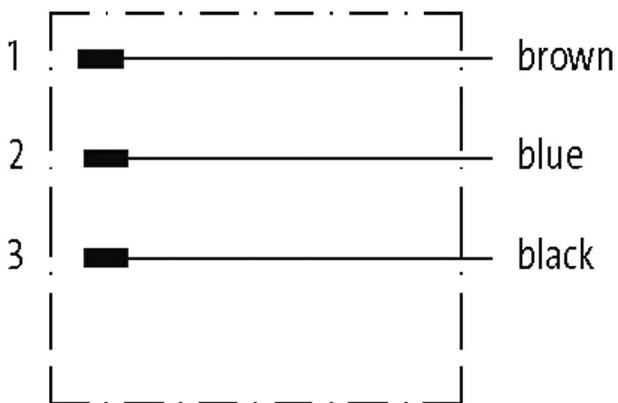

Valve plug SuperSeal male 3-pol. with cable

PUR 3x0.75 bk 7,5m

Xtreme - Outdoor

Female straight

max. 24 V DC

3-pole

without components

without cable sleeves

Link to Product

Illustration

Female
male contacts

Product may differ from Image

Form

Form 73381

Technical Data

Operating voltage	max. 24 V DC
Rated surge voltage	1.5 kV
Operating current per contact	max. 8 A
No. of poles	3-pole
LED display	no
Locking of ports	Snap-in connector
Protection	IP67 inserted and tightened (EN 60529)
Material	PUR
suitable for corrugated tube (internal Ø)	11 mm
Housing	AMP SuperSeal 1.5, black plastic
Additional suppressor	without components