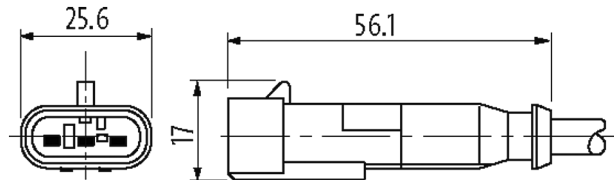

Valve plug SuperSeal male 3-pol. with cable

PUR 3x0.75 bk 7,5m

Xtreme - Outdoor

Female straight

max. 24 V DC

3-pole

without components

without cable sleeves

Link to Product

Illustration

Female
male contacts

Product may differ from Image

Form

Form 73381

Technical Data

Operating voltage	max. 24 V DC
Rated surge voltage	1.5 kV
Operating current per contact	max. 8 A
No. of poles	3-pole
LED display	no
Locking of ports	Snap-in connector
Protection	IP67 inserted and tightened (EN 60529)
Material	PUR
suitable for corrugated tube (internal Ø)	11 mm
Housing	AMP SuperSeal 1.5, black plastic
Additional suppressor	without components

Mounting method	inserted
Temperature range	-40...+125 °C, depending on cable quality
Material (gasket)	Silicon
Material (contact)	Copper alloy
Material (contact surface)	Sn
Pollution Degree	3

Cables

Cable number	513
No./diameter of wires	3x 0.75 mm ²
Wire isolation	PP (br, bl, bk)
C-track properties	4 Mio.
Jacket Color	black
Material (jacket)	PUR (UL)
Outer Ø	5.3 mm ±5%
Bend radius (moving)	10x outer Ø
Temperature range (fixed)	-40...+80 °C
Temperature range (mobile)	-25...+80 °C