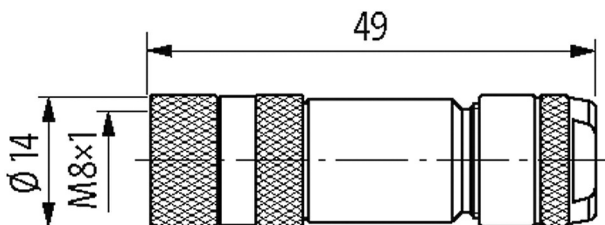

M8 FEMALE 0° SHIELDED WIREABLE SCREW TERM.3-pol. 0,14...0.5mm²

Female straight
M8, 3-pole
shielded
Screw terminals
Connection cross section: 0.14...0.5 mm²

[Link to Product](#)**Illustration**

Female

Product may differ from Image

Form

Form 08661

Technical Data

Operating voltage	max. 60 V
Rated surge voltage	1.5 kV
Operating current per contact	max. 4 A
Material group	III
Connection cross section	0.14...0.5 mm ²
Sealing range (cable Ø)	4...5.5 mm
Protection	IP67 inserted and tightened (EN 60529)
Over voltage category	III

General data

Pollution Degree	3
Temperature range	-40...+85 °C
Material (contact)	Brass, gold plated
Dimensions HxWxD	49x14x14 mm

Commercial data

country of origin	DE
customs tariff number	85366990
EAN	4048879224475
eClass	27279221
Packaging unit	1