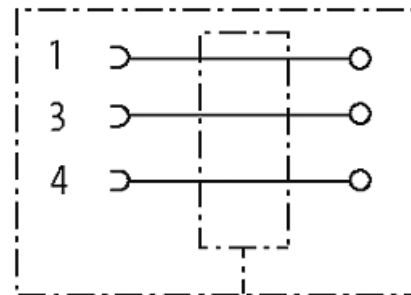

M8 FEMALE 0° SHIELDED WIREABLE SCREW TERM.3-pol. 0,14...0.5mm²

Female straight
M8, 3-pole
shielded
Screw terminals
Connection cross section: 0.14...0.5 mm²

[Link to Product](#)**Illustration**

Female

Product may differ from Image

Form

Form 08661

Technical Data

Operating voltage	max. 60 V
Rated surge voltage	1.5 kV
Operating current per contact	max. 4 A
Material group	III
Connection cross section	0.14...0.5 mm ²
Sealing range (cable Ø)	4...5.5 mm
Protection	IP67 inserted and tightened (EN 60529)
Over voltage category	III

General data

Pollution Degree	3
Temperature range	-40...+85 °C
Material (contact)	Brass, gold plated
Dimensions HxWxD	49x14x14 mm

Commercial data

country of origin	DE
customs tariff number	85366990
EAN	4048879224475
eClass	27279221
Packaging unit	1