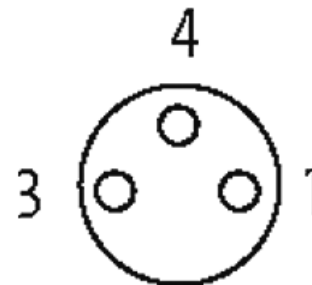

M8 FEMALE 0° SHIELDED WIREABLE SCREW TERM.3-pol. 0,14...0.5mm²

Female straight
M8, 3-pole
shielded
Screw terminals
Connection cross section: 0.14...0.5 mm²

[Link to Product](#)**Illustration**

Female

Product may differ from Image

Form

Form 08661

Technical Data

Operating voltage	max. 60 V
Rated surge voltage	1.5 kV
Operating current per contact	max. 4 A
Material group	III
Connection cross section	0.14...0.5 mm ²
Sealing range (cable Ø)	4...5.5 mm
Protection	IP67 inserted and tightened (EN 60529)
Over voltage category	III

General data

Pollution Degree	3
Temperature range	-40...+85 °C
Material (contact)	Brass, gold plated
Dimensions HxWxD	49x14x14 mm

Commercial data

country of origin	DE
customs tariff number	85366990
EAN	4048879224475
eClass	27279221
Packaging unit	1