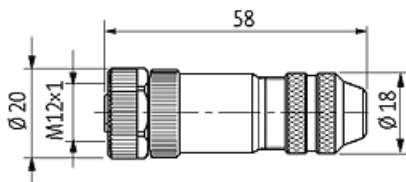

M12 FEMALE 0° B CODED SHIELDED WIREABLE SCREW TERM.2 POLE max. 0.75mm² 6-8mm PROFIBUS

Female straight
M12, 2-pole
B-coded
shielded
Screw terminals
Sealing range (cable Ø): 6...8 mm

[Link to Product](#)**Illustration**

Female

Product may differ from Image

Form

Form 14025

Technical Data

Operating voltage	max. 60 V
Operating current per contact	max. 4 A
Connection cross section	max. 0.75 mm ²
Sealing range (cable Ø)	6...8 mm
Housing	Brass, nickel plated
Protection	IP67 inserted and tightened (EN 60529)

General data

Temperature range	-25...+85 °C
-------------------	--------------

Commercial data

country of origin	DE
customs tariff number	85366990
EAN	4048879198615
eClass	27279221
Packaging unit	1