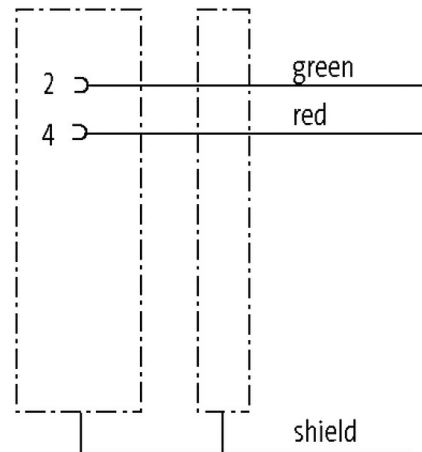

M12 FEMALE 0° B CODED SHIELDED WIREABLE SCREW TERM.2 POLE max. 0.75mm² 6-8mm PROFIBUS

Female straight
M12, 2-pole
B-coded
shielded
Screw terminals
Sealing range (cable Ø): 6...8 mm

[Link to Product](#)**Illustration**

Female

Product may differ from Image

Form

Form 14025

Technical Data

Operating voltage	max. 60 V
Operating current per contact	max. 4 A
Connection cross section	max. 0.75 mm ²
Sealing range (cable Ø)	6...8 mm
Housing	Brass, nickel plated
Protection	IP67 inserted and tightened (EN 60529)