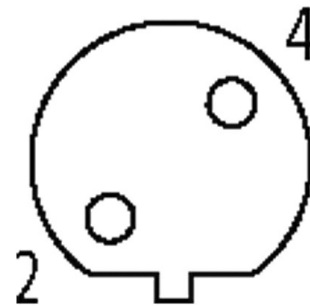

M12 FEMALE 0° B CODED SHIELDED WIREABLE SCREW TERM.2 POLE max. 0.75mm² 6-8mm PROFIBUS

Female straight
M12, 2-pole
B-coded
shielded
Screw terminals
Sealing range (cable Ø): 6...8 mm

[Link to Product](#)**Illustration**

Female

Product may differ from Image

Form

Form 14025

Technical Data

Operating voltage	max. 60 V
Operating current per contact	max. 4 A
Connection cross section	max. 0.75 mm ²
Sealing range (cable Ø)	6...8 mm
Housing	Brass, nickel plated
Protection	IP67 inserted and tightened (EN 60529)

General data

Temperature range	-25...+85 °C
-------------------	--------------

Commercial data

country of origin	DE
customs tariff number	85366990
EAN	4048879198615
eClass	27279221
Packaging unit	1