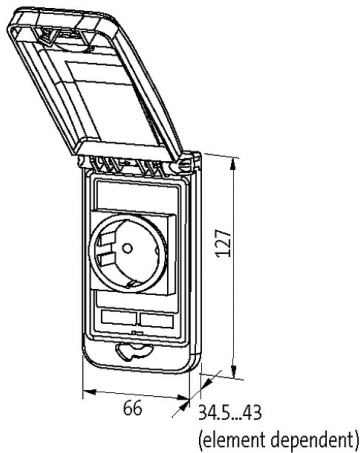

MODLINK MSDD FRAME SINGLE METALIC

Closure 3 mm double bit incl. pluggable knob

Frame: plastic PA black

Lid: plastic, ABS gray

Closure: 3 mm double bit
with attachable rotation knob[Link to Product](#)**Illustration**

Product may differ from Image

**Frame**

suitable for mounting with wall thickness	1...5 mm
Protection	IP65
Temperature range	-30...+70 °C (storage temperature -30...+80 °C)
Housing	Frame: plastic PA black, cap: plastic ABS metallic

General data

Dimensions H×W×D	127×66×43 mm
------------------	--------------

The information in this brochure has been compiled with the utmost care.
Liability for the correctness completeness and topicality of the information is restricted to gross negligence. Version: 03/22