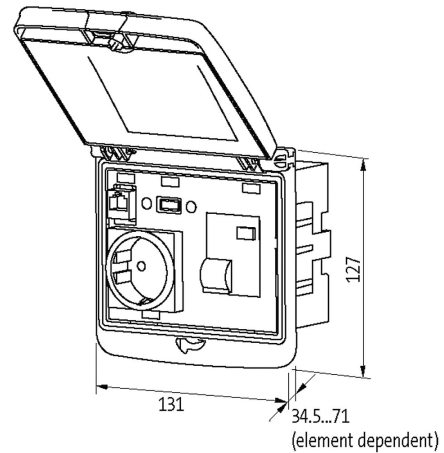

MODLINK MSDD FRAME SINGLE METALIC

Closure 3 mm double bit incl. pluggable knob

Frame: plastic PA black

Lid: plastic, ABS gray

Closure: 3 mm double bit
with attachable rotation knob[Link to Product](#)**Illustration**

Product may differ from Image

**Frame**

suitable for mounting with wall thickness	1...5 mm
Protection	IP65
Temperature range	-30...+70 °C (storage temperature -30...+80 °C)
Housing	Frame: plastic PA black, cap: plastic ABS metallic

General data

Dimensions H×W×D	127×66×43 mm
------------------	--------------

The information in this brochure has been compiled with the utmost care.
Liability for the correctness completeness and topicality of the information is restricted to gross negligence. Version: 03/22