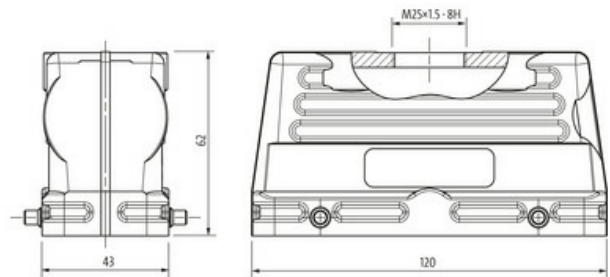

B24 Hood, low profile, IP65

Double locking lever, top entry M25

B24
Hood (low)
Double locking lever
IP65

Technical data will be only guaranteed with Murrelektronik components.

Link to Product**Illustration**

Product may differ from Image

Technical Data

Mating cycles	min. 500
Locking of ports	Double locking lever
Protection (housing)	IP65 inserted and tightened (EN 60529), with gland

General data

Temperature range	-40...+100 °C
Material (housing)	Aluminum die-cast
Housing type	Hood
Threaded hole	M25
Size	B24
Cable outlet	straight
Locking material	Steel (galvanized)
Climatic category	40/100/21 (EN 60068-1)
Material (housing surface)	powder-coated
Dimensions H×W×D	62×43×120 mm