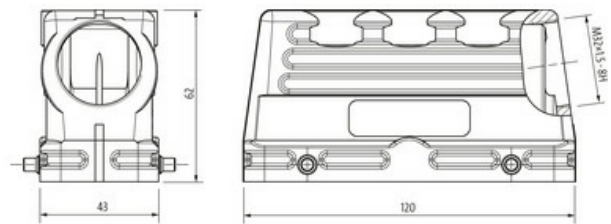

**B24 Hood, low profile, IP65**

Double locking lever, side entry M32

B24  
Hood (low)  
Double locking lever  
IP65

Technical data will be only guaranteed with Murrelektronik components.

**[Link to Product](#)****Illustration**

Product may differ from Image

**Technical Data**

Mating cycles	min. 500
Locking of ports	Double locking lever
Protection (housing)	IP65 inserted and tightened (EN 60529), with gland

**General data**

Temperature range	-40...+100 °C
Material (housing)	Aluminum die-cast
Housing type	Hood
Threaded hole	M32
Size	B24
Cable outlet	laterally
Locking material	Steel (galvanized)
Climatic category	40/100/21 (EN 60068-1)
Material (housing surface)	powder-coated
Dimensions H×W×D	62×43×120 mm