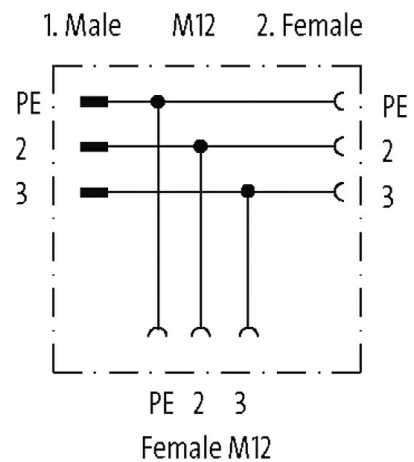

T-coupler M12 female / M12 male/female 230V C-cod

T-coupler

Male straight – females straight

M12 – M12, 3-pole

Distribution function (NO)

Plastic housings with good resistance against chemicals and oils.

The resistance to aggressive media should be individually tested for your application. Further details on request.

[Link to Product](#)

Illustration

Product may differ from Image

Form

Form 52101

Technical Data

Operating voltage	max. 230 V AC/DC
Operating current per contact	max. 4 A
Locking of ports	Screw thread (M12×1 mm) recommended torque 0.6 Nm, self-securing
Protection	IP67 inserted and tightened (EN 60529)
Locking material	Plastic