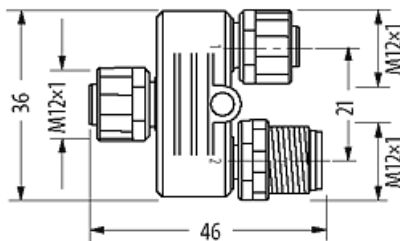

T-coupler M12 female / M12 male/female 230V C-cod

T-coupler

Male straight – females straight

M12 – M12, 3-pole

Distribution function (NO)

Plastic housings with good resistance against chemicals and oils.

The resistance to aggressive media should be individually tested for your application. Further details on request.

[Link to Product](#)

Illustration

Product may differ from Image

Form

Form 52101

Technical Data

Operating voltage	max. 230 V AC/DC
Operating current per contact	max. 4 A
Locking of ports	Screw thread (M12×1 mm) recommended torque 0.6 Nm, self-securing
Protection	IP67 inserted and tightened (EN 60529)
Locking material	Plastic