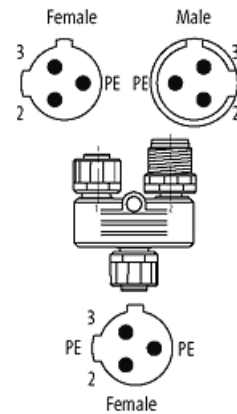

T-coupler M12 female / M12 male/female 230V C-cod

T-coupler

Male straight – females straight

M12 – M12, 3-pole

Distribution function (NO)

Plastic housings with good resistance against chemicals and oils.

The resistance to aggressive media should be individually tested for your application. Further details on request.

[Link to Product](#)

Illustration

Product may differ from Image

Form

Form 52101

Technical Data

Operating voltage	max. 230 V AC/DC
Operating current per contact	max. 4 A
Locking of ports	Screw thread (M12×1 mm) recommended torque 0.6 Nm, self-securing
Protection	IP67 inserted and tightened (EN 60529)
Locking material	Plastic