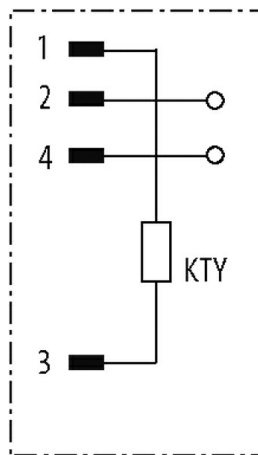

CUBE67 ACCESSORIES

Cold junction compensation plug M12 0°

M12
Male straight
4-pole
Field-wireable
with integrated compensation

[Link to Product](#)**Illustration**

Male

Product may differ from Image

**General data**

Dimensions H×W×D 60×20×20 mm

Commercial data

country of origin DE

customs tariff number 85369010

EAN 4048879047920

eClass	27242692
Packaging unit	1
