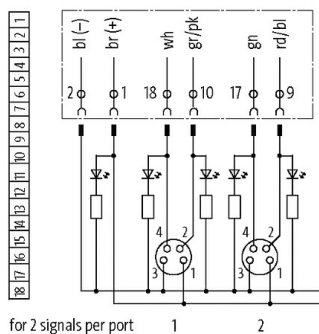

PRE-WIRED CAP FOR EXACT8, 6XM8, 4 POLE

3.0m PUR 12x0.34+2x0,75, UL/CSA

for 6-way distribution box, 4-pole

Further cable lengths on request.

Plastic housings with good resistance against chemicals and oils.

The resistance to aggressive media should be individually tested for your application. Further details on request.

3.0 m

[Link to Product](#)**Illustration**

M8-Females 4-pole

Product may differ from Image

**Technical Data**

Housing	Plastic, flame retardant
Total current	max. 8 A

General data

Temperature range	-20...+80 °C, depending on cable quality
-------------------	--

Cables

Cable number	389
No./diameter of wires	12x 0.34 + 2x 0.75 mm ²
C-track properties	5 Mio.

Jacket Color	gray
Material (jacket)	PUR (UL/CSA)
Outer Ø	9.5 mm ±5%
Bend radius (fixed)	5× outer Ø
Bend radius (moving)	10× outer Ø
Temperature range (fixed)	-40...+80 °C
Temperature range (mobile)	-5...+60 °C
Approval (cable)	UL (AWM-Style 20233), CSA