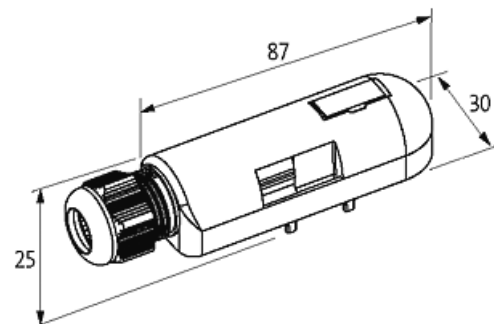

PRE-WIRED CAP FOR EXACT8, 6XM8, 4 POLE

3.0m PUR 12x0.34+2x0,75, UL/CSA

for 6-way distribution box, 4-pole

Further cable lengths on request.

Plastic housings with good resistance against chemicals and oils.

The resistance to aggressive media should be individually tested for your application. Further details on request.

3.0 m

[Link to Product](#)**Illustration**

M8-Females 4-pole

Product may differ from Image

**Technical Data**

Housing	Plastic, flame retardant
Total current	max. 8 A

General data

Temperature range	-20...+80 °C, depending on cable quality
-------------------	--

Cables

Cable number	389
No./diameter of wires	12x 0.34 + 2x 0.75 mm ²
C-track properties	5 Mio.

Jacket Color	gray
Material (jacket)	PUR (UL/CSA)
Outer Ø	9.5 mm ±5%
Bend radius (fixed)	5× outer Ø
Bend radius (moving)	10× outer Ø
Temperature range (fixed)	-40...+80 °C
Temperature range (mobile)	-5...+60 °C
Approval (cable)	UL (AWM-Style 20233), CSA