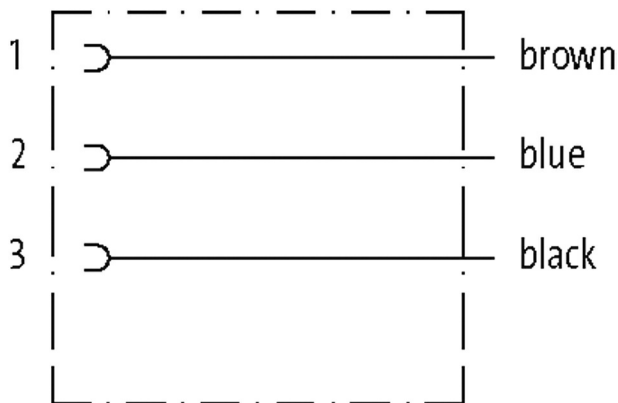

Valve plug SuperSeal female 3-pol. with cable

PUR 3x0.75 bk 4.5m

Xtreme - Outdoor

Male straight

max. 24 V DC

3-pole

without components

without cable sleeves

Link to Product

Illustration

Male
female contacts

Product may differ from Image

Form

Form 73081

Technical Data

Operating voltage	max. 24 V DC
Rated surge voltage	1.5 kV
Operating current per contact	max. 8 A
No. of poles	3-pole
LED display	no
Locking of ports	Snap-in connector
Protection	IP67 inserted and tightened (EN 60529)
Material	PUR
suitable for corrugated tube (internal Ø)	11 mm
Housing	AMP SuperSeal 1.5, black plastic
Additional suppressor	without components