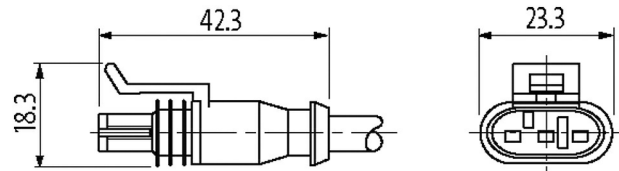

Valve plug SuperSeal female 3-pol. with cable

PUR 3x0.75 bk 4.5m

Xtreme - Outdoor

Male straight

max. 24 V DC

3-pole

without components

without cable sleeves

Link to Product

Illustration

Male
female contacts

Product may differ from Image

Form

Form 73081

Technical Data

Operating voltage	max. 24 V DC
Rated surge voltage	1.5 kV
Operating current per contact	max. 8 A
No. of poles	3-pole
LED display	no
Locking of ports	Snap-in connector
Protection	IP67 inserted and tightened (EN 60529)
Material	PUR
suitable for corrugated tube (internal Ø)	11 mm
Housing	AMP SuperSeal 1.5, black plastic
Additional suppressor	without components

Mounting method	inserted
Material (contact)	Copper alloy
Material (contact surface)	Sn
Material (gasket)	Silicon
Pollution Degree	3
Temperature range	-40...+125 °C, depending on cable quality

Cables

Cable number	513
No./diameter of wires	3× 0.75 mm ²
Wire isolation	PP (br, bl, bk)
C-track properties	4 Mio.
Jacket Color	black
Material (jacket)	PUR (UL)
Outer Ø	5.3 mm ±5%
Bend radius (moving)	10× outer Ø
Temperature range (fixed)	-40...+80 °C
Temperature range (mobile)	-25...+80 °C