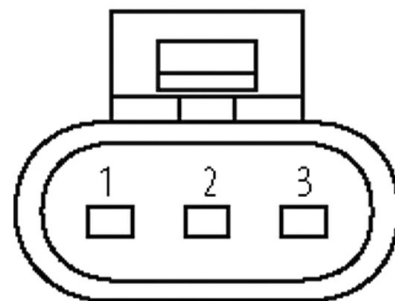

Link to Product

Illustration

Male
female contacts

Product may differ from Image

Form

Form 73081

Technical Data

Operating voltage	max. 24 V DC
Rated surge voltage	1.5 kV
Operating current per contact	max. 8 A
No. of poles	3-pole
LED display	no
Locking of ports	Snap-in connector
Protection	IP67 inserted and tightened (EN 60529)
Material	PUR
suitable for corrugated tube (internal Ø)	11 mm
Housing	AMP SuperSeal 1.5, black plastic
Additional suppressor	without components