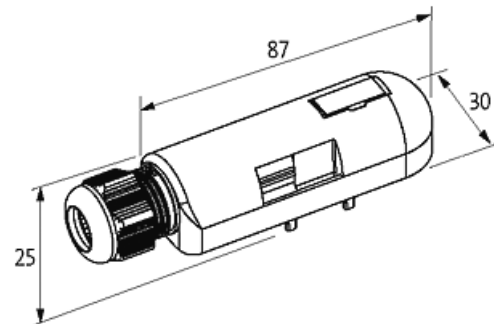

PRE-WIRED CAP FOR EXACT8, 6XM8, 4 POLE

5.0m PUR 12x0.34+2x0,75, UL/CSA

for 6-way distribution box, 4-pole

Further cable lengths on request.

Plastic housings with good resistance against chemicals and oils.

The resistance to aggressive media should be individually tested for your application. Further details on request.

5.0 m

Link to Product

Illustration