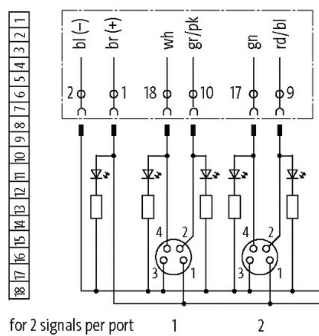

## PRE-WIRED CAP FOR EXACT8, 6XM8, 4 POLE

5.0m PUR 12x0.34+2x0,75, UL/CSA

for 6-way distribution box, 4-pole

Further cable lengths on request.

Plastic housings with good resistance against chemicals and oils.

The resistance to aggressive media should be individually tested for your application. Further details on request.

5.0 m

#### Illustration

M8-Females 4-pole

Product may differ from Image

#### Cables

Cable number	389
No./diameter of wires	12x 0.34 + 2x 0.75 mm <sup>2</sup>
C-track properties	5 Mio.

Jacket Color	gray
Material (jacket)	PUR (UL/CSA)
Outer Ø	9.5 mm ±5%
Bend radius (fixed)	5× outer Ø
Bend radius (moving)	10× outer Ø
Temperature range (fixed)	-40...+80 °C
Temperature range (mobile)	-5...+60 °C
Approval (cable)	UL (AWM-Style 20233), CSA