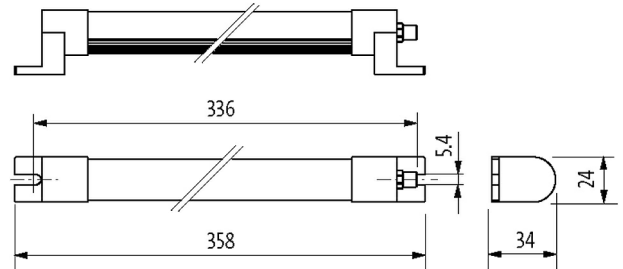

Modlight Illumix Slim Line 8W

LED machine lamp, IP54, 24VDC, M8 connection

Modlight Illumix Slim Line

8 W

Link to Product

Illustration

Product may differ from Image

Technical Data

Operating voltage	24 V DC (21.6...27.6 V DC)
No. of poles	4-pole
Coding	A-coded
Connection	M8 (male)
Luminaire light yield	approx. 105 lm/W
Luminaire light current	approx. 840 lm
Color reproduction (Ra)	> 80
Light color	Daylight white, approx. 5500 K
Lighting angle	> 120°
Input current	8 W

General data

Mounting method	rotatable
Temperature range	-30...+50 °C
Material (housing)	Anodized aluminum
Material (light cover)	Diffuse polystyrene (PS)
Installation altitude	Operation up to 2 000 m
Vibration stress	2...9 Hz/10 mm; 9...200 Hz/3 g
Screw head-Ø	max. 12 mm/M5
Relative humidity	5...95%
Protection	IP54
Dimensions H×W×D	34×358×24 mm (1.34×14.09×0.94 in)
Shock load	50 g, 11 ms

Commercial data

country of origin	DE
customs tariff number	94054231
EAN	4048879670746