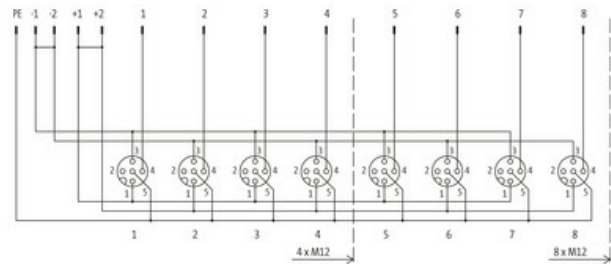

EXACT12, 4XM12, 4 POLE BASIC HOUSING, W.O. LED'S

Without homerun-cable

4-way, 4-pole

without LED, up to 125 V AC/DC

Screw plug-in terminals

Plastic housings with good resistance against chemicals and oils.

The resistance to aggressive media should be individually tested for your application. Further details on request.

Link to Product**Illustration**

Product may differ from Image

M12 Females 4-pole

for 1 signal per port

**Technical Data**

Operating voltage	125 V AC/DC
Operating current per contact	max. 4 A
Protection	IP65/IP67
Housing	Plastic, flame retardant
Total current	max. 8 A

General data

Temperature range	-20...+70 °C
-------------------	--------------

Contact Layout

PIN 1	(+)
-------	-----

PIN 3	(-)
PIN 4	(NO)/(S1)
PIN 5	(Earth)
Commercial data	
country of origin	DE
customs tariff number	85369010
EAN	4048879056069
eClass	27279219
Packaging unit	1.000