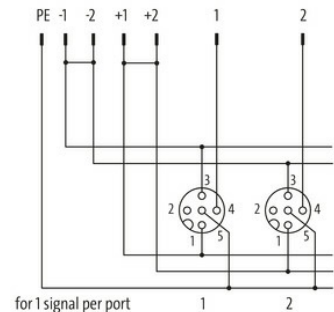

EXACT12, 4XM12, 4 POLE BASIC HOUSING, W.O. LED'S

Without homerun-cable

4-way, 4-pole

without LED, up to 125 V AC/DC

Screw plug-in terminals

Plastic housings with good resistance against chemicals and oils.

The resistance to aggressive media should be individually tested for your application. Further details on request.

Link to Product**Illustration**

Product may differ from Image

M12 Females 4-pole

for 1 signal per port

**Technical Data**

Operating voltage	125 V AC/DC
Operating current per contact	max. 4 A
Protection	IP65/IP67
Housing	Plastic, flame retardant
Total current	max. 8 A

General data

Temperature range	-20...+70 °C
-------------------	--------------

Contact Layout

PIN 1	(+)
-------	-----

PIN 3	(-)
PIN 4	(NO)/(S1)
PIN 5	(Earth)
Commercial data	
country of origin	DE
customs tariff number	85369010
EAN	4048879056069
eClass	27279219
Packaging unit	1.000