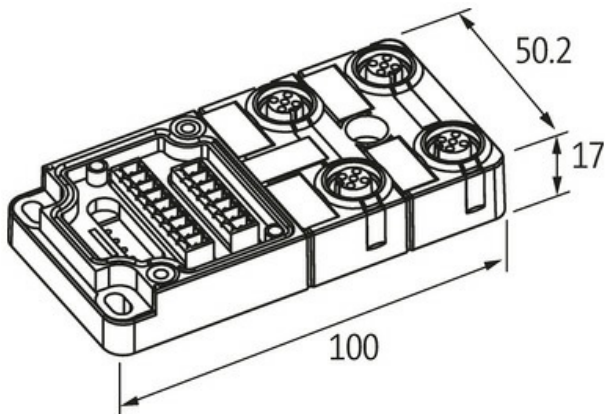

EXACT12, 4XM12, 4 POLE BASIC HOUSING, W.O. LED'S

Without homerun-cable

4-way, 4-pole

without LED, up to 125 V AC/DC

Screw plug-in terminals

Plastic housings with good resistance against chemicals and oils.

The resistance to aggressive media should be individually tested for your application. Further details on request.

Link to Product**Illustration**

Product may differ from Image

M12 Females 4-pole

for 1 signal per port

**Technical Data**

Operating voltage	125 V AC/DC
Operating current per contact	max. 4 A
Protection	IP65/IP67
Housing	Plastic, flame retardant
Total current	max. 8 A

General data

Temperature range	-20...+70 °C
-------------------	--------------

Contact Layout

PIN 1	(+)
-------	-----

PIN 3	(-)
PIN 4	(NO)/(S1)
PIN 5	(Earth)
Commercial data	
country of origin	DE
customs tariff number	85369010
EAN	4048879056069
eClass	27279219
Packaging unit	1.000