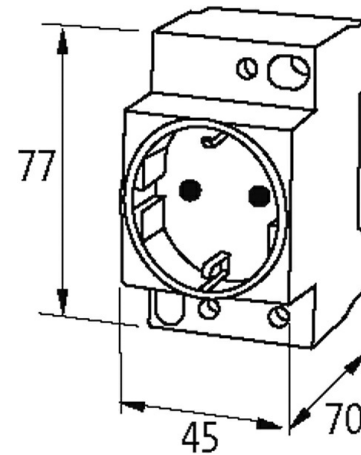

MSVD POWER SOCKET VDE WITH LED

Mounting rail

Germany (VDE) white
Screw terminals
LED (yellow)

[Link to Product](#)**Illustration**

Product may differ from Image

General data

Dimensions H×W×D 77×45×70 mm

Commercial data

country of origin	BE
customs tariff number	85366990
EAN	4048879041430
eClass	27189217
Packaging unit	1.000