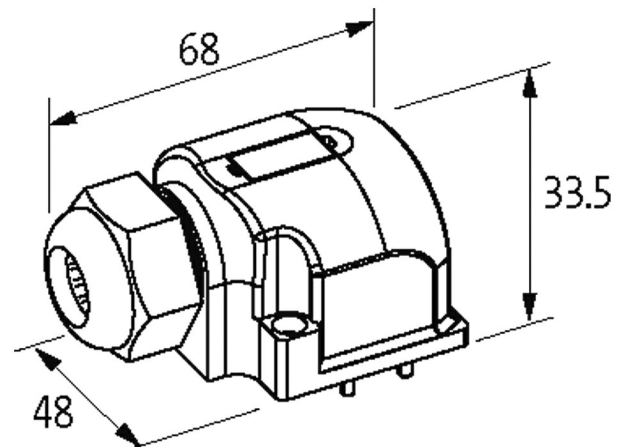

CAP FOR D-BOX M12-WAY 5-POLE

No pot.-sep.30m PUR UL/CSA, 16x0,5+3x1,0

for 8-way distribution boxes, 5-pole

Further cable lengths on request.

Plastic housings with good resistance against chemicals and oils.

The resistance to aggressive media should be individually tested for your application. Further details on request.
30.0 m

[Link to Product](#)

Illustration