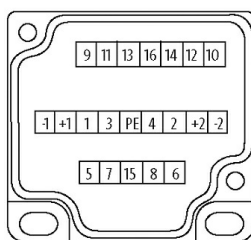

## CAP FOR D-BOX M12-WAY 5-POLE

No pot.-sep.30m PUR UL/CSA, 16x0,5+3x1,0

for 8-way distribution boxes, 5-pole

Further cable lengths on request.

Plastic housings with good resistance against chemicals and oils.

#### Illustration

M12-Females 5-pole

for 2 signals per port

Product may differ from Image

Jacket Color	gray
Material (jacket)	PUR (UL/CSA)
Outer Ø	11.5 mm ±5%
Bend radius (moving)	10× outer Ø
Temperature range (fixed)	-40...+80 °C
Temperature range (mobile)	-5...+80 °C
Cable identification	452
Approval (cable)	UL (AWM-Style 20233), CSA
Cable weight [g/m]	231,0
Material (wire)	Cu wire, bare
Resistor (core)	max. 39 Ω/km (0.5 mm <sup>2</sup> ); max. 20 Ω/km (1.0 mm <sup>2</sup> ); (20 °C)
Single wire Ø (core)	0.1 mm
Construction (core)	64× 0.1 mm (0.5 mm <sup>2</sup> ), 128× 0.1 mm (1.0 mm <sup>2</sup> ); (multi-strand wire class 6)
Diameter (core)	16× 0.5 + 3× 1.0 mm <sup>2</sup>
AWG	similar to AWG 20 (0.5 mm <sup>2</sup> ); similar to AWG 17 (1.0 mm <sup>2</sup> )
Material (wire isolation)	TPE-E
Shore hardness (wire isolation)	55 ±3 D
Wire-Ø incl. isolation	1.6 mm ±5% (0.5 mm <sup>2</sup> ); 2.1 mm ±5% (1.0 mm <sup>2</sup> )
Material (jacket)	PUR
Outer-Ø (jacket)	11.6 mm ±5%
Color (jacket)	gray
chemical resistance	good resistance to oil, gasoline and chemicals
Nominal voltage	300/300 V AC
Test voltage	2000 V AC
Bend radius (moving)	10× outer Ø
No. of bending cycles (C-track)	max. 5 Mio.
Travel speed (C-track)	max. 2 m/s
<b>Commercial data</b>	
country of origin	CZ
customs tariff number	85444290
EAN	4048879053686
eClass	27143423
Packaging unit	1